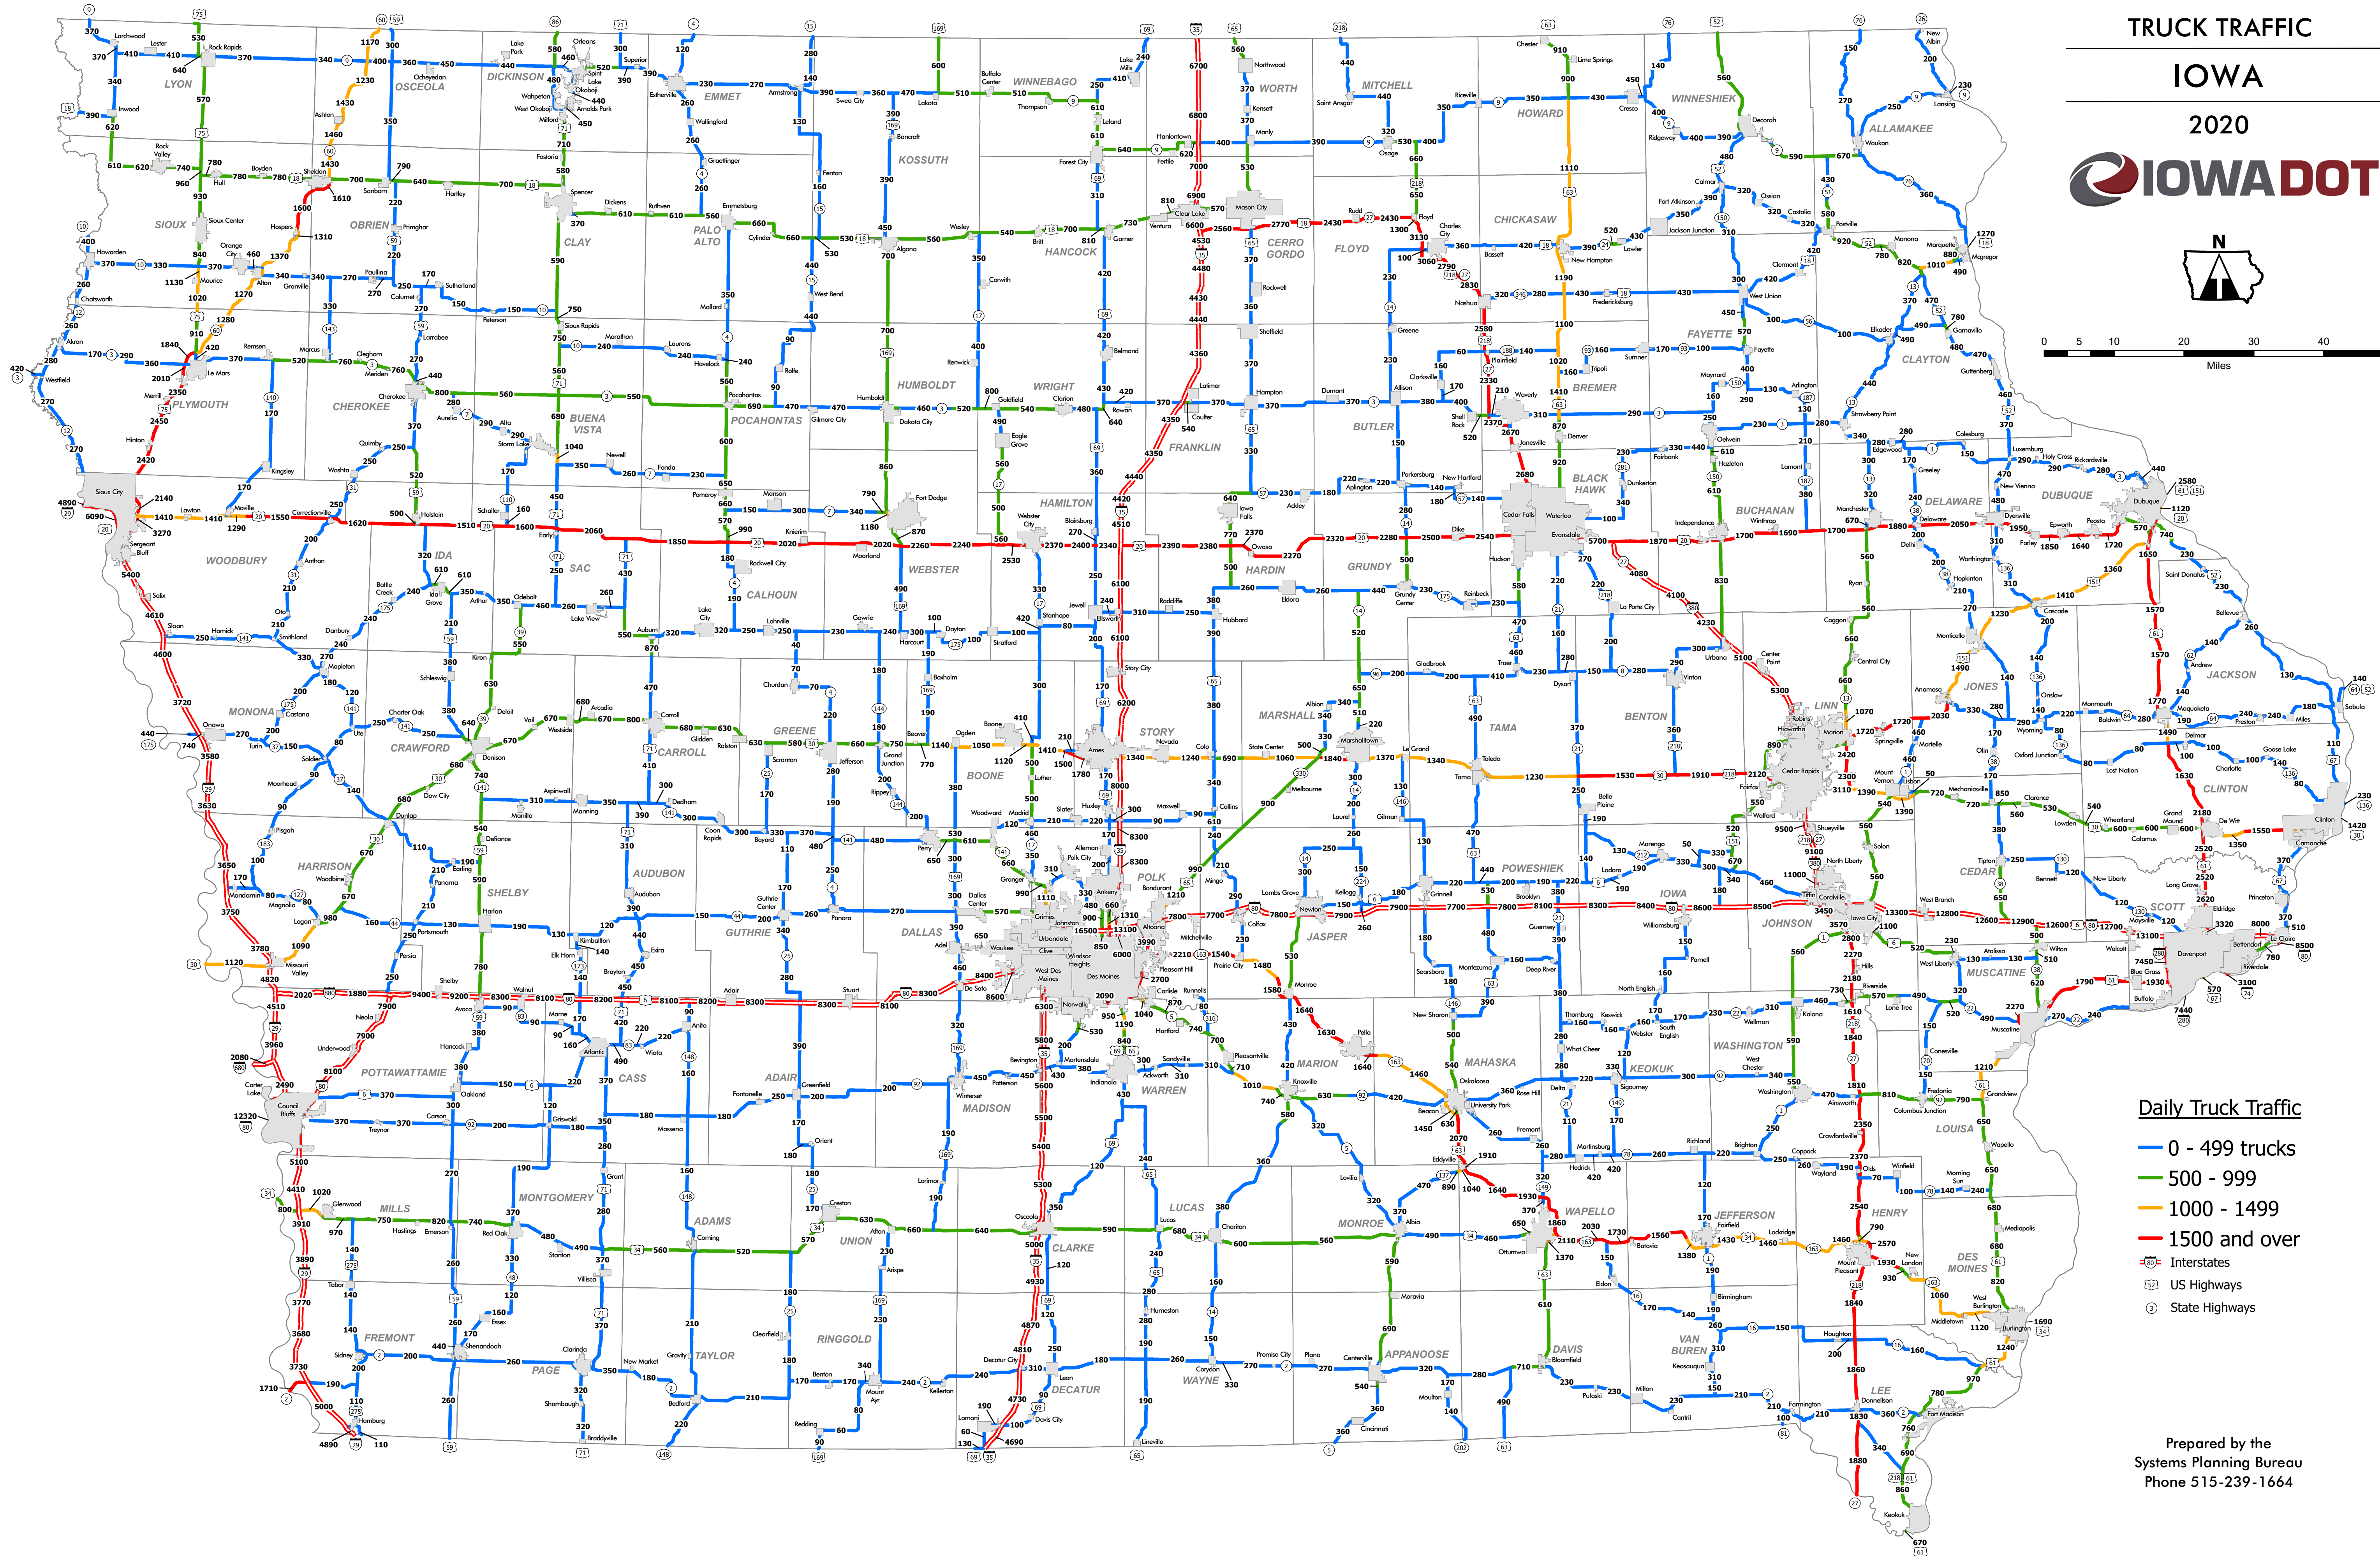

TRUCK TRAFFIC

IOWA

2020

Daily Truck Traffic

- 0 - 499 trucks
- 500 - 999
- 1000 - 1499
- 1500 and over
- Interstates
- US Highways
- State Highways

Prepared by the  
Systems Planning Bureau  
Phone 515-239-1664