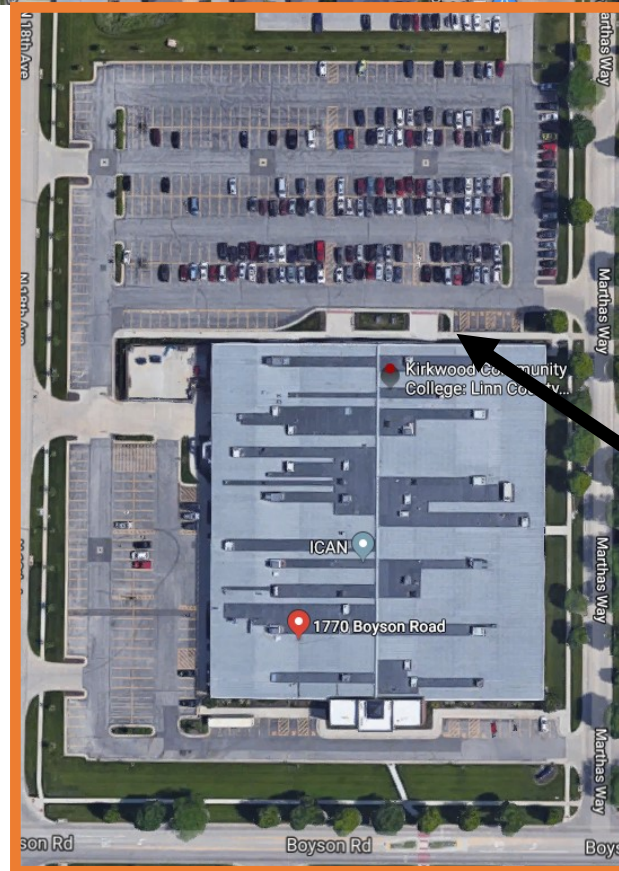

**Linn County Regional
Center of Kirkwood
Community College
1770 Boyson Road
Hiawatha, IA 52233
319-398-1052**

Room 900

February 12-13, 2025

8:00 Registration

Interstate 380

Use the parking lot on the North side of the building. (This is the back of the building)
There are 2 doors on this side.

As you are facing the building, go in through the door on the left. (East door) Room 900 is just inside the door.