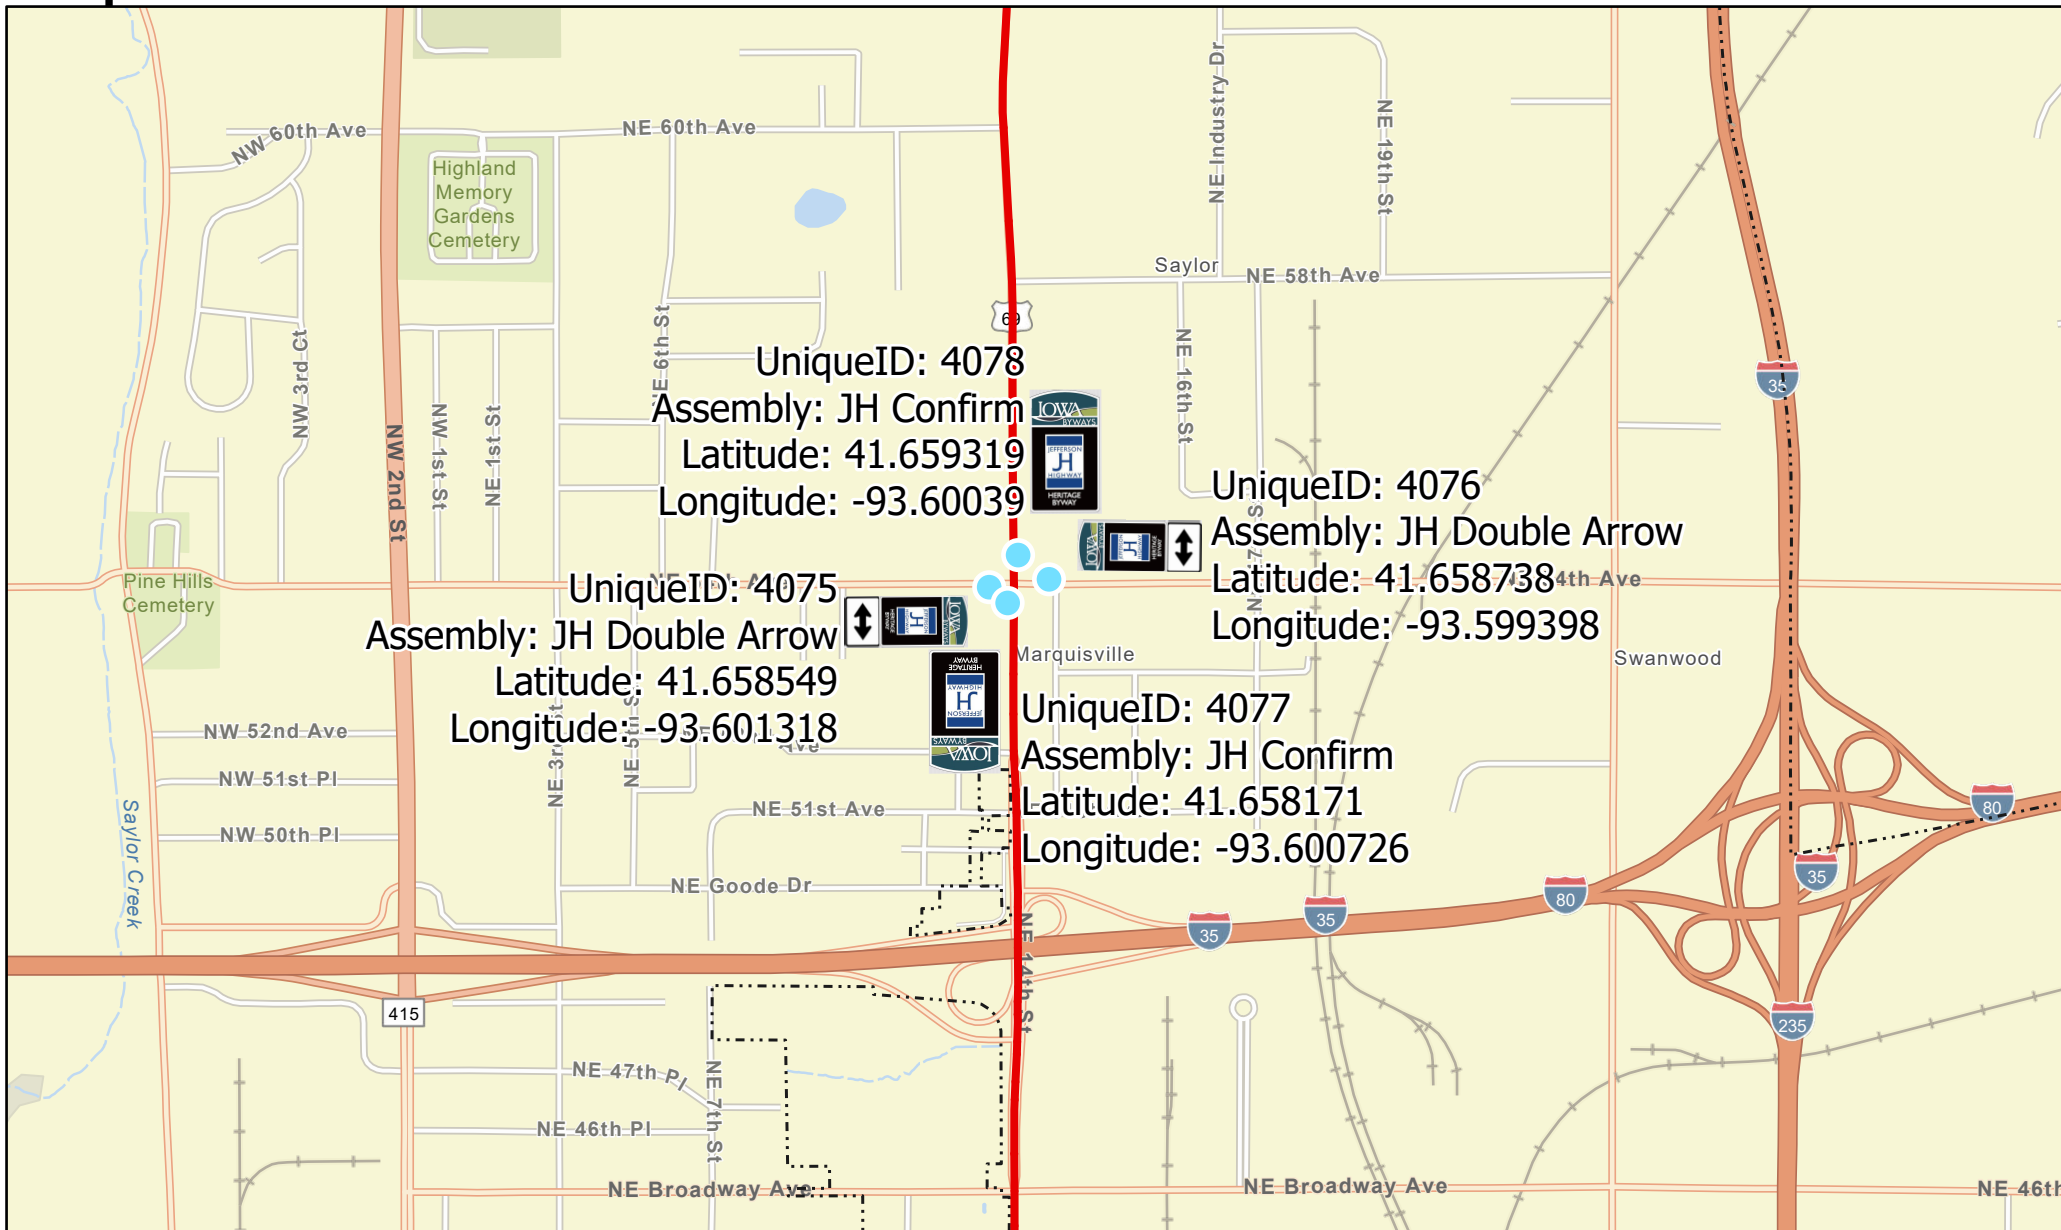

Marquisville

- 
JH Begin
- 
JH Confirm
- 
JH Double Arrow
- 
JH End
- 
JH L/S 90 Degree Arrow
- 
JH Left
- 
JH Loop
- 
JH Right
- 
JH S/L 90 Degree Arrow