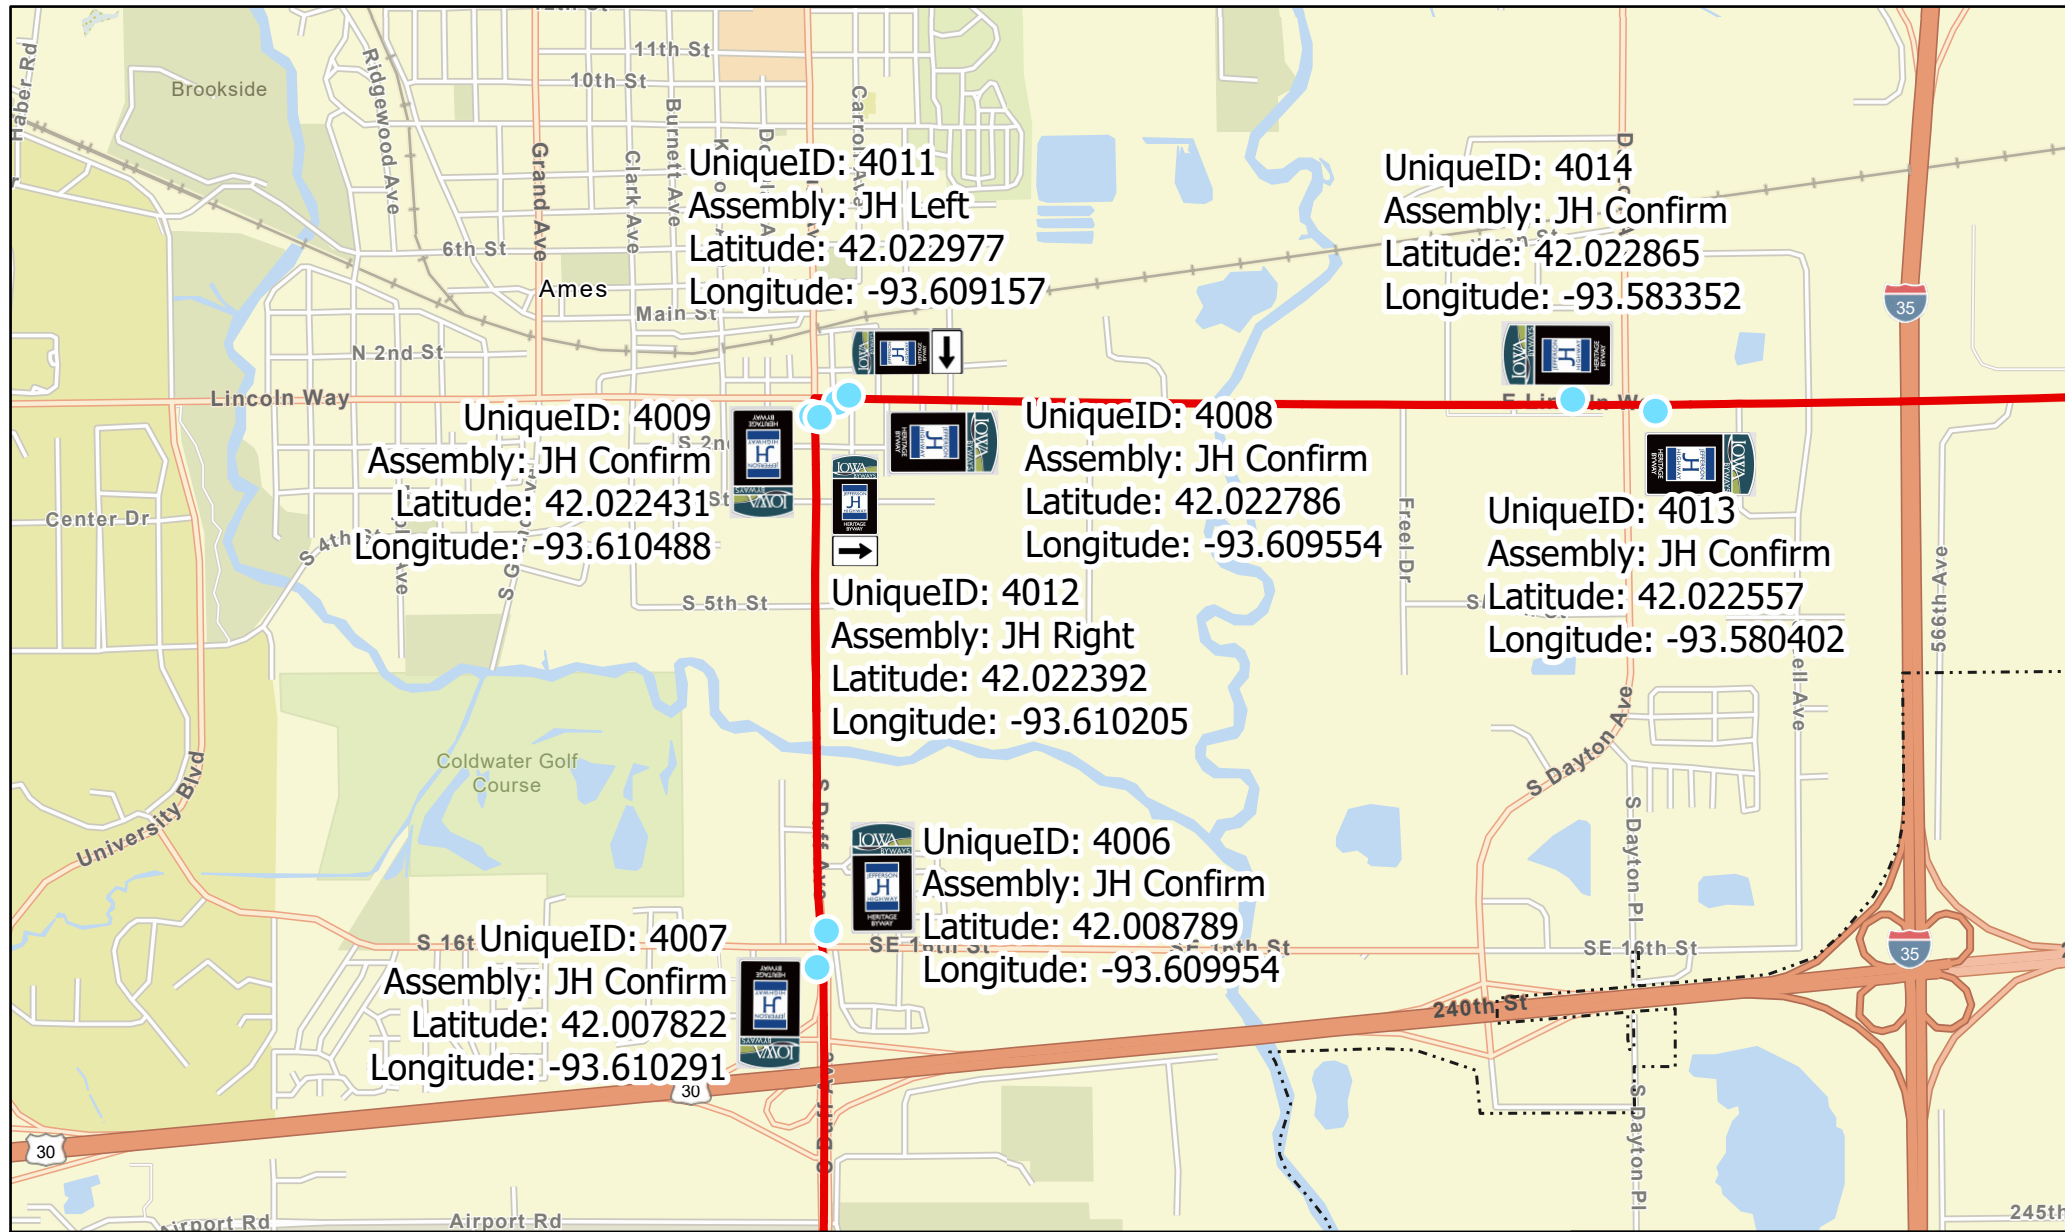

Ames

- 
JH Begin
- 
JH Confirm
- 
JH Double Arrow
- 
JH End
- 
JH L/S 90 Degree Arrow
- 
JH Left
- 
JH Loop
- 
JH Right
- 
JH S/L 90 Degree Arrow