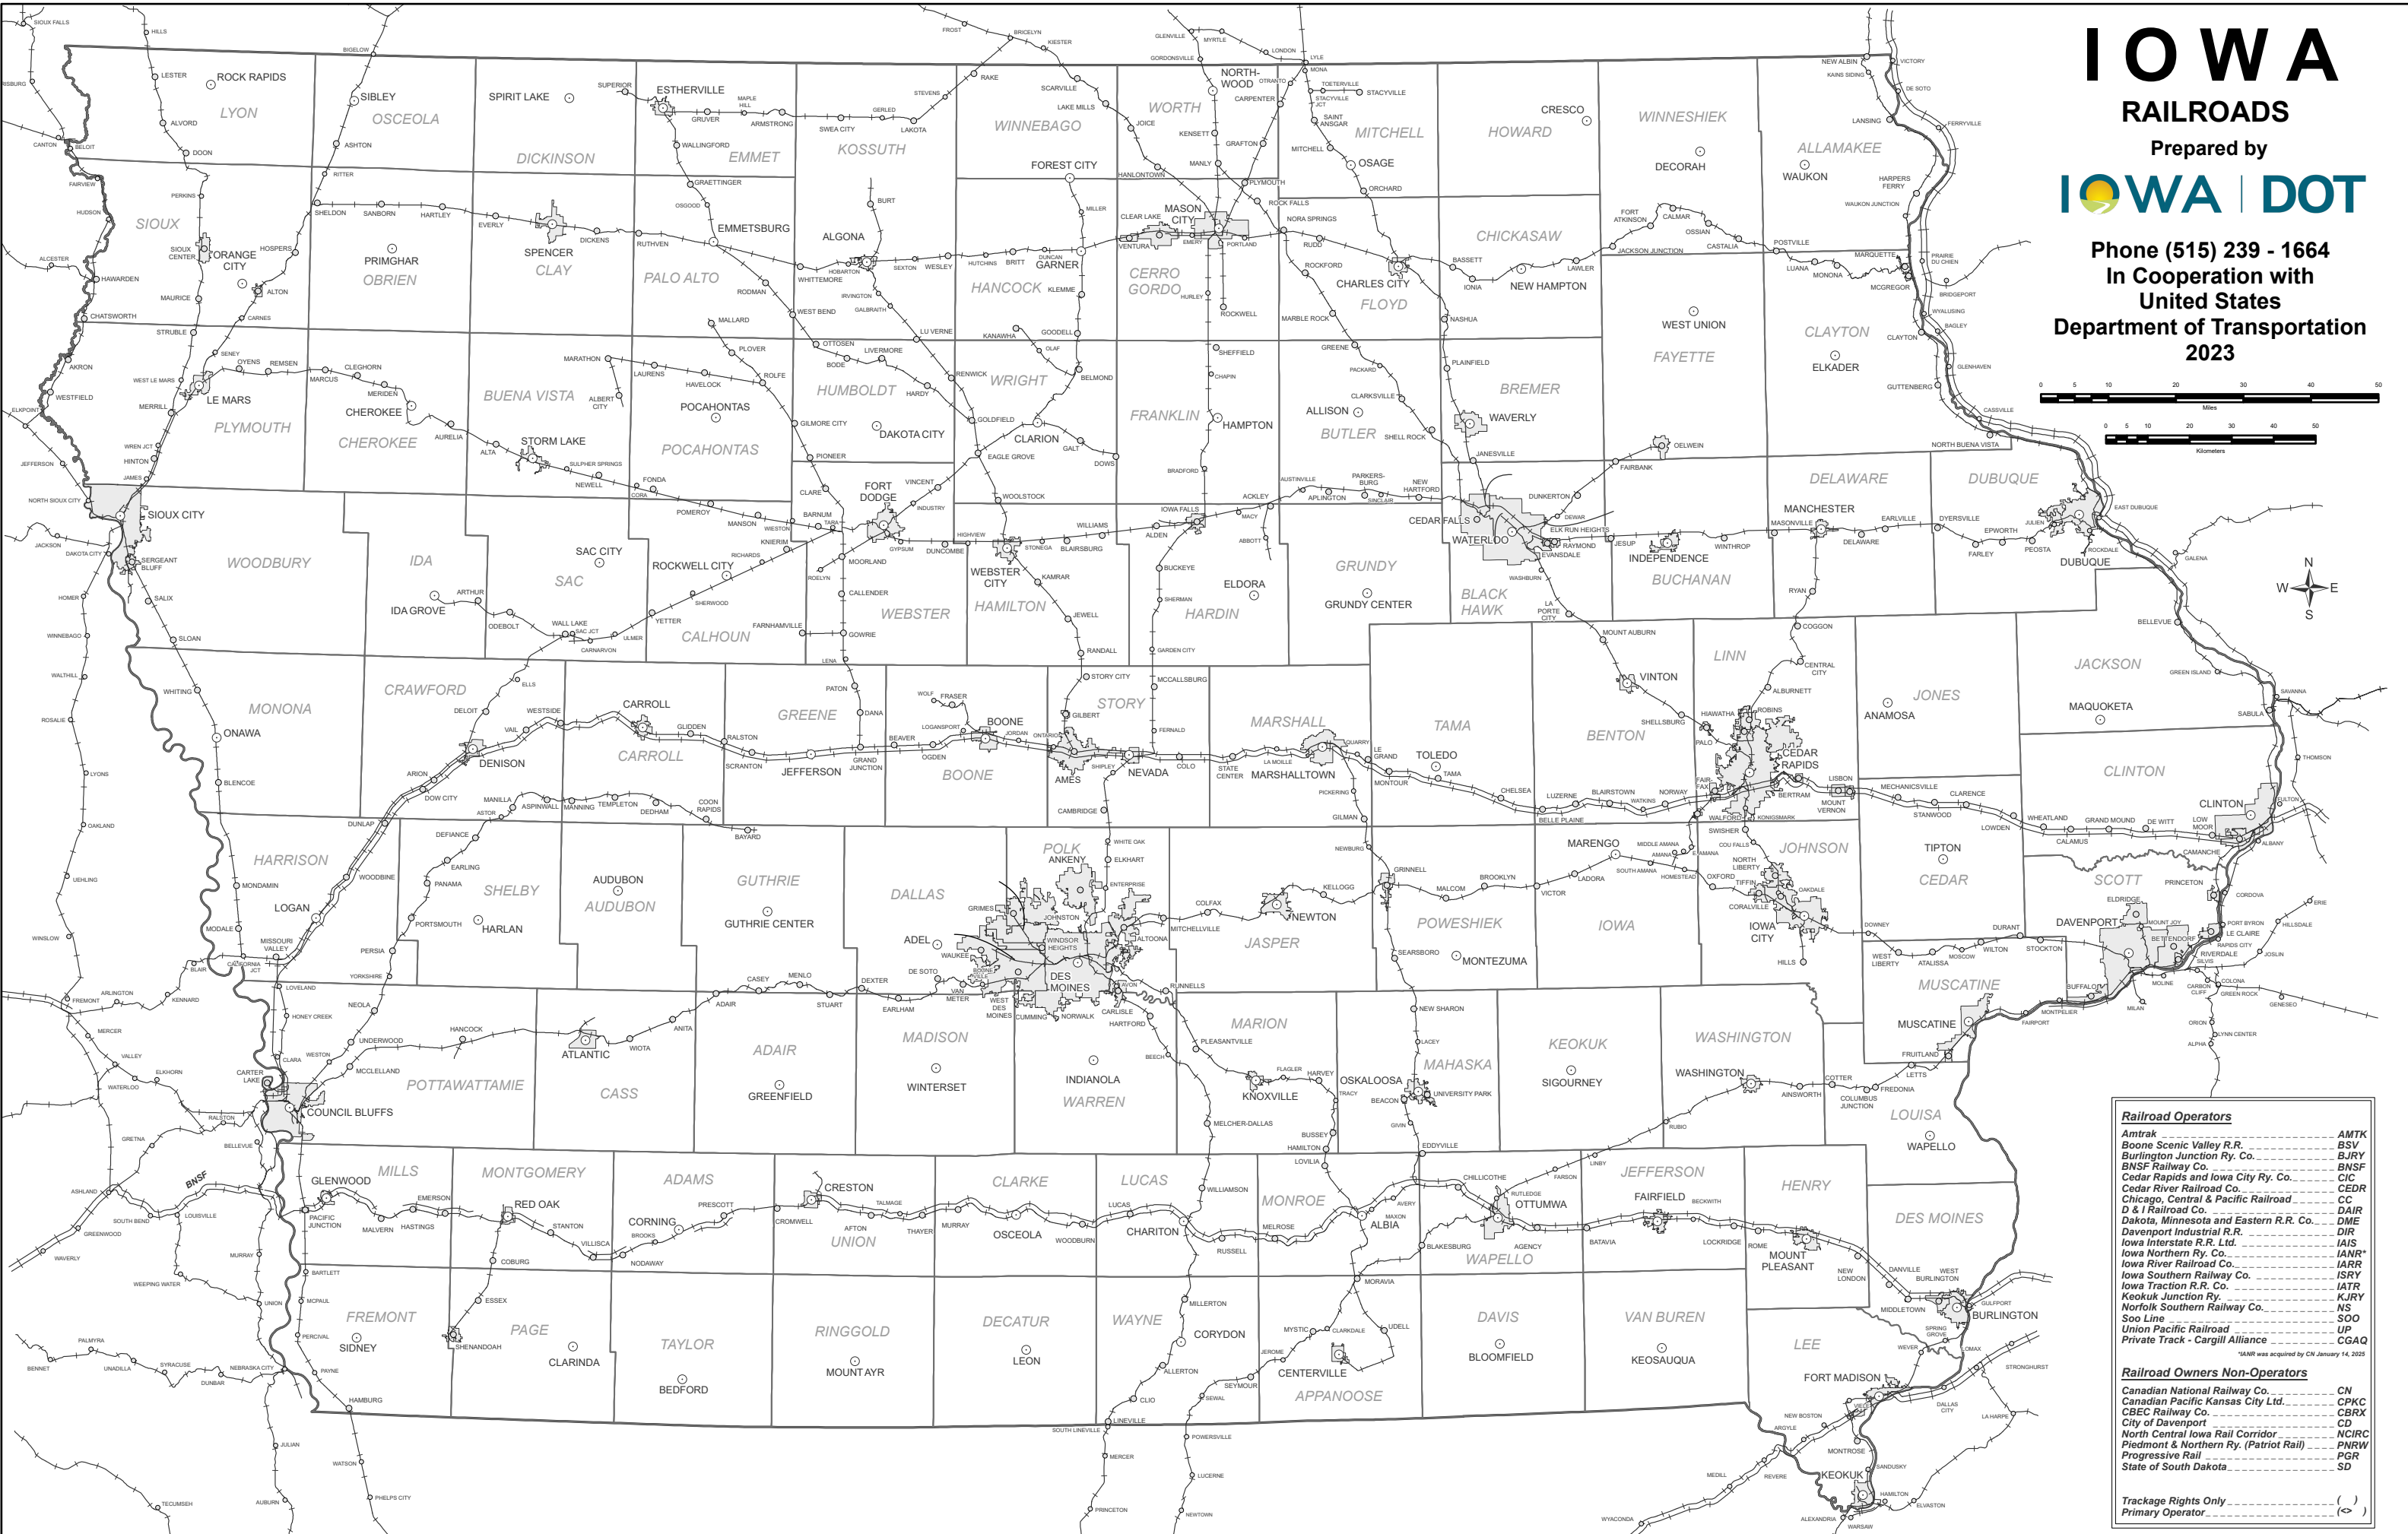

# IOWA

## RAILROADS

Prepared by

Phone (515) 239 - 1664

In Cooperation with  
United States

Department of Transportation  
2023

Railroad Operators	
Amtrak	AMTK
Boone Scenic Valley R.R.	BSV
Burlington Junction Ry. Co.	BJRY
BNSF Railway Co.	BNSF
Cedar Rapids and Iowa City Ry. Co.	CIC
Cedar River Railroad Co.	CDR
Chicago, Central & Pacific Railroad D & I Railroad Co.	CC DAIR
Dakota, Minnesota and Eastern R.R. Co.	DME
Davenport Industrial R.R.	DIR
Iowa Interstate R.R. Ltd.	IAIS
Iowa Northern Ry. Co.	IANR*
Iowa River Railroad Co.	IARR
Iowa Southern Railway Co.	ISRY
Iowa Traction R.R. Co.	IATR
Keokuk Junction Ry.	KJRY
Norfolk Southern Railway Co.	NS
Soo Line	SOO
Union Pacific Railroad	UP
Private Track - Cargill Alliance	CGAQ

\*IANR was acquired by CN January 14, 2025

Railroad Owners Non-Operators	
Canadian National Railway Co.	CN
Canadian Pacific Kansas City Ltd.	CPKC
CBEC Railway Co.	CBRX
City of Davenport	CD
North Central Iowa Rail Corridor	NCIRC
Piedmont & Northern Ry. (Patriot Rail)	PNRW
Progressive Rail	PGR
State of South Dakota	SD

Trackage Rights Only	
Primary Operator	( )
Secondary Operator	( )