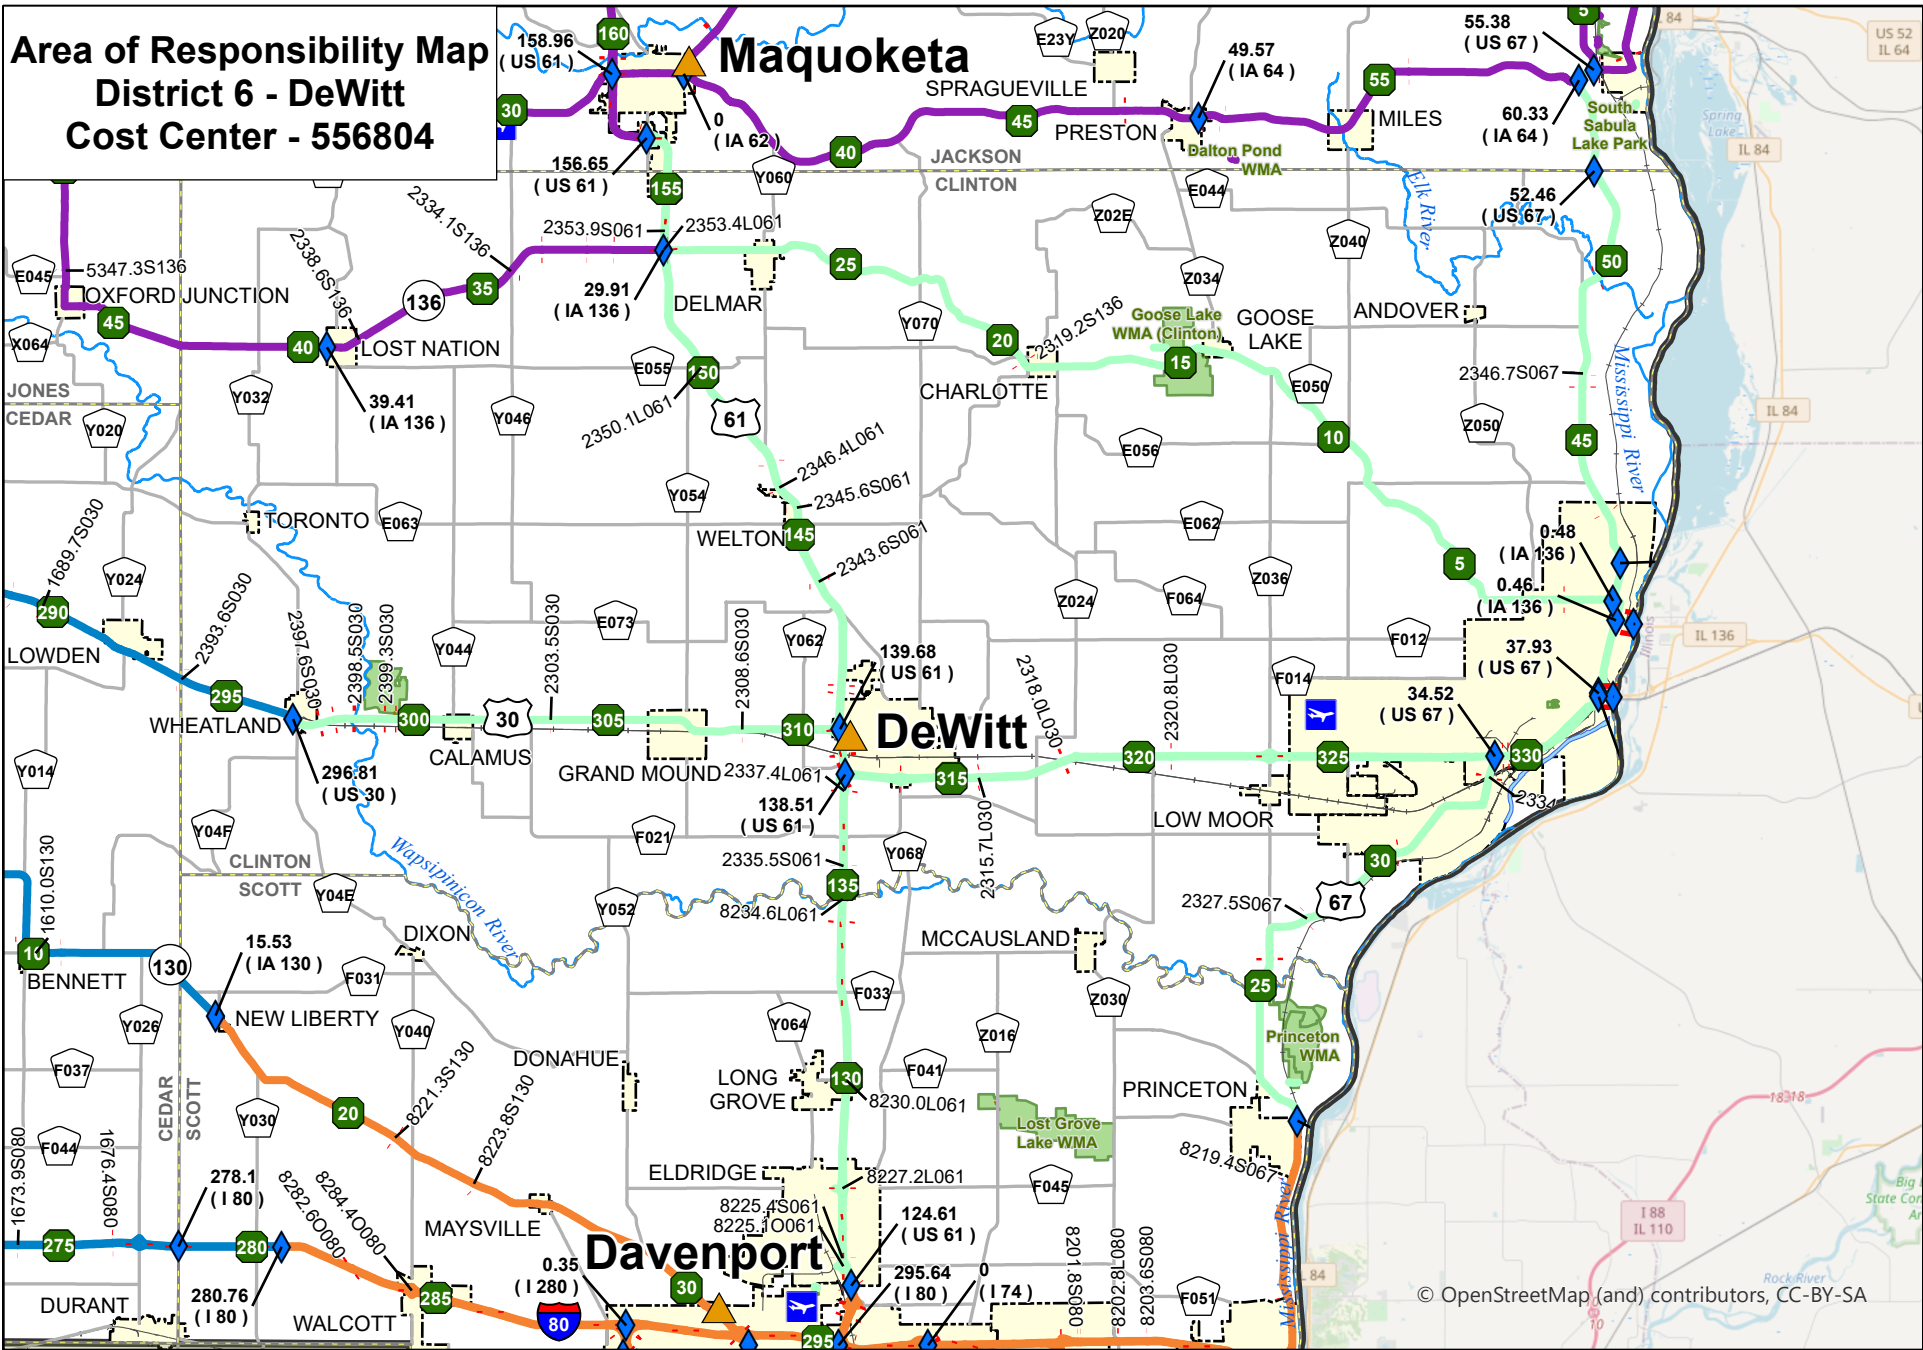

**Area of Responsibility Map
District 6 - DeWitt
Cost Center - 556804**

© OpenStreetMap (and) contributors, CC-BY-SA

Reference Scale: 1:420,000
As of July 21, 2021

W:\Highway\Maintenance\GIS\Projects\AreaResponsibilityMaps\GarageMaps\D6\DeWitt.aprx

- ▬ Bridges
- ◆ Cost Center Milepost Breaks
- ▲ Maintenance Garages