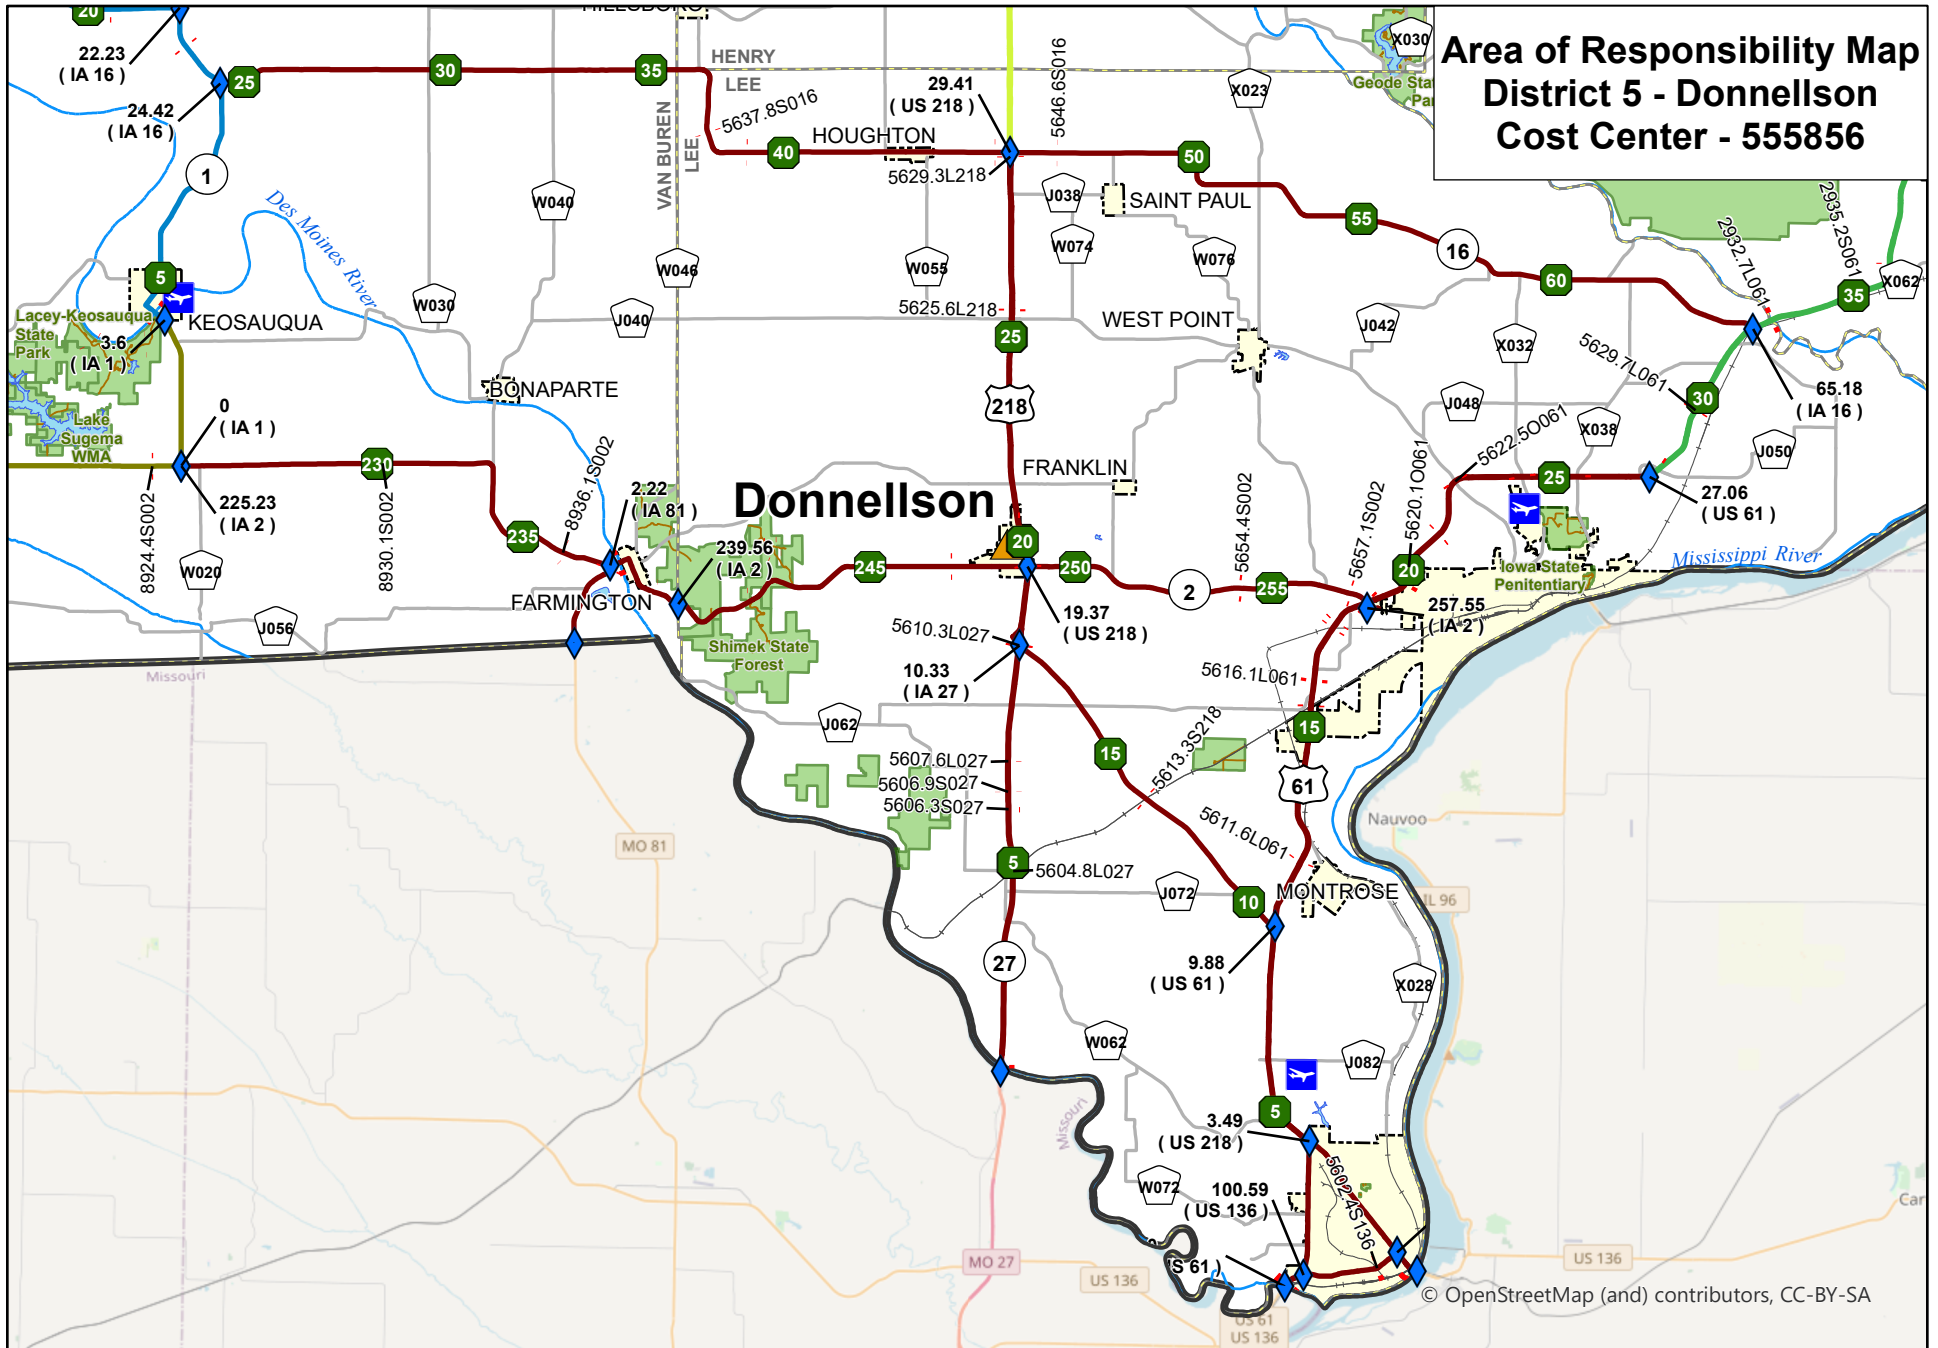

Area of Responsibility Map District 5 - Donnellson Cost Center - 555856

© OpenStreetMap (and) contributors, CC-BY-SA

Reference Scale: 1:390,000
As of August 4, 2021

W:\Highway\Maintenance\GIS\Projects\AreaResponsibilityMaps\GarageMaps\D5\Donnellson.aprx

- Bridges
- ◆ Cost Center Milepost Breaks
- ▲ Maintenance Garages