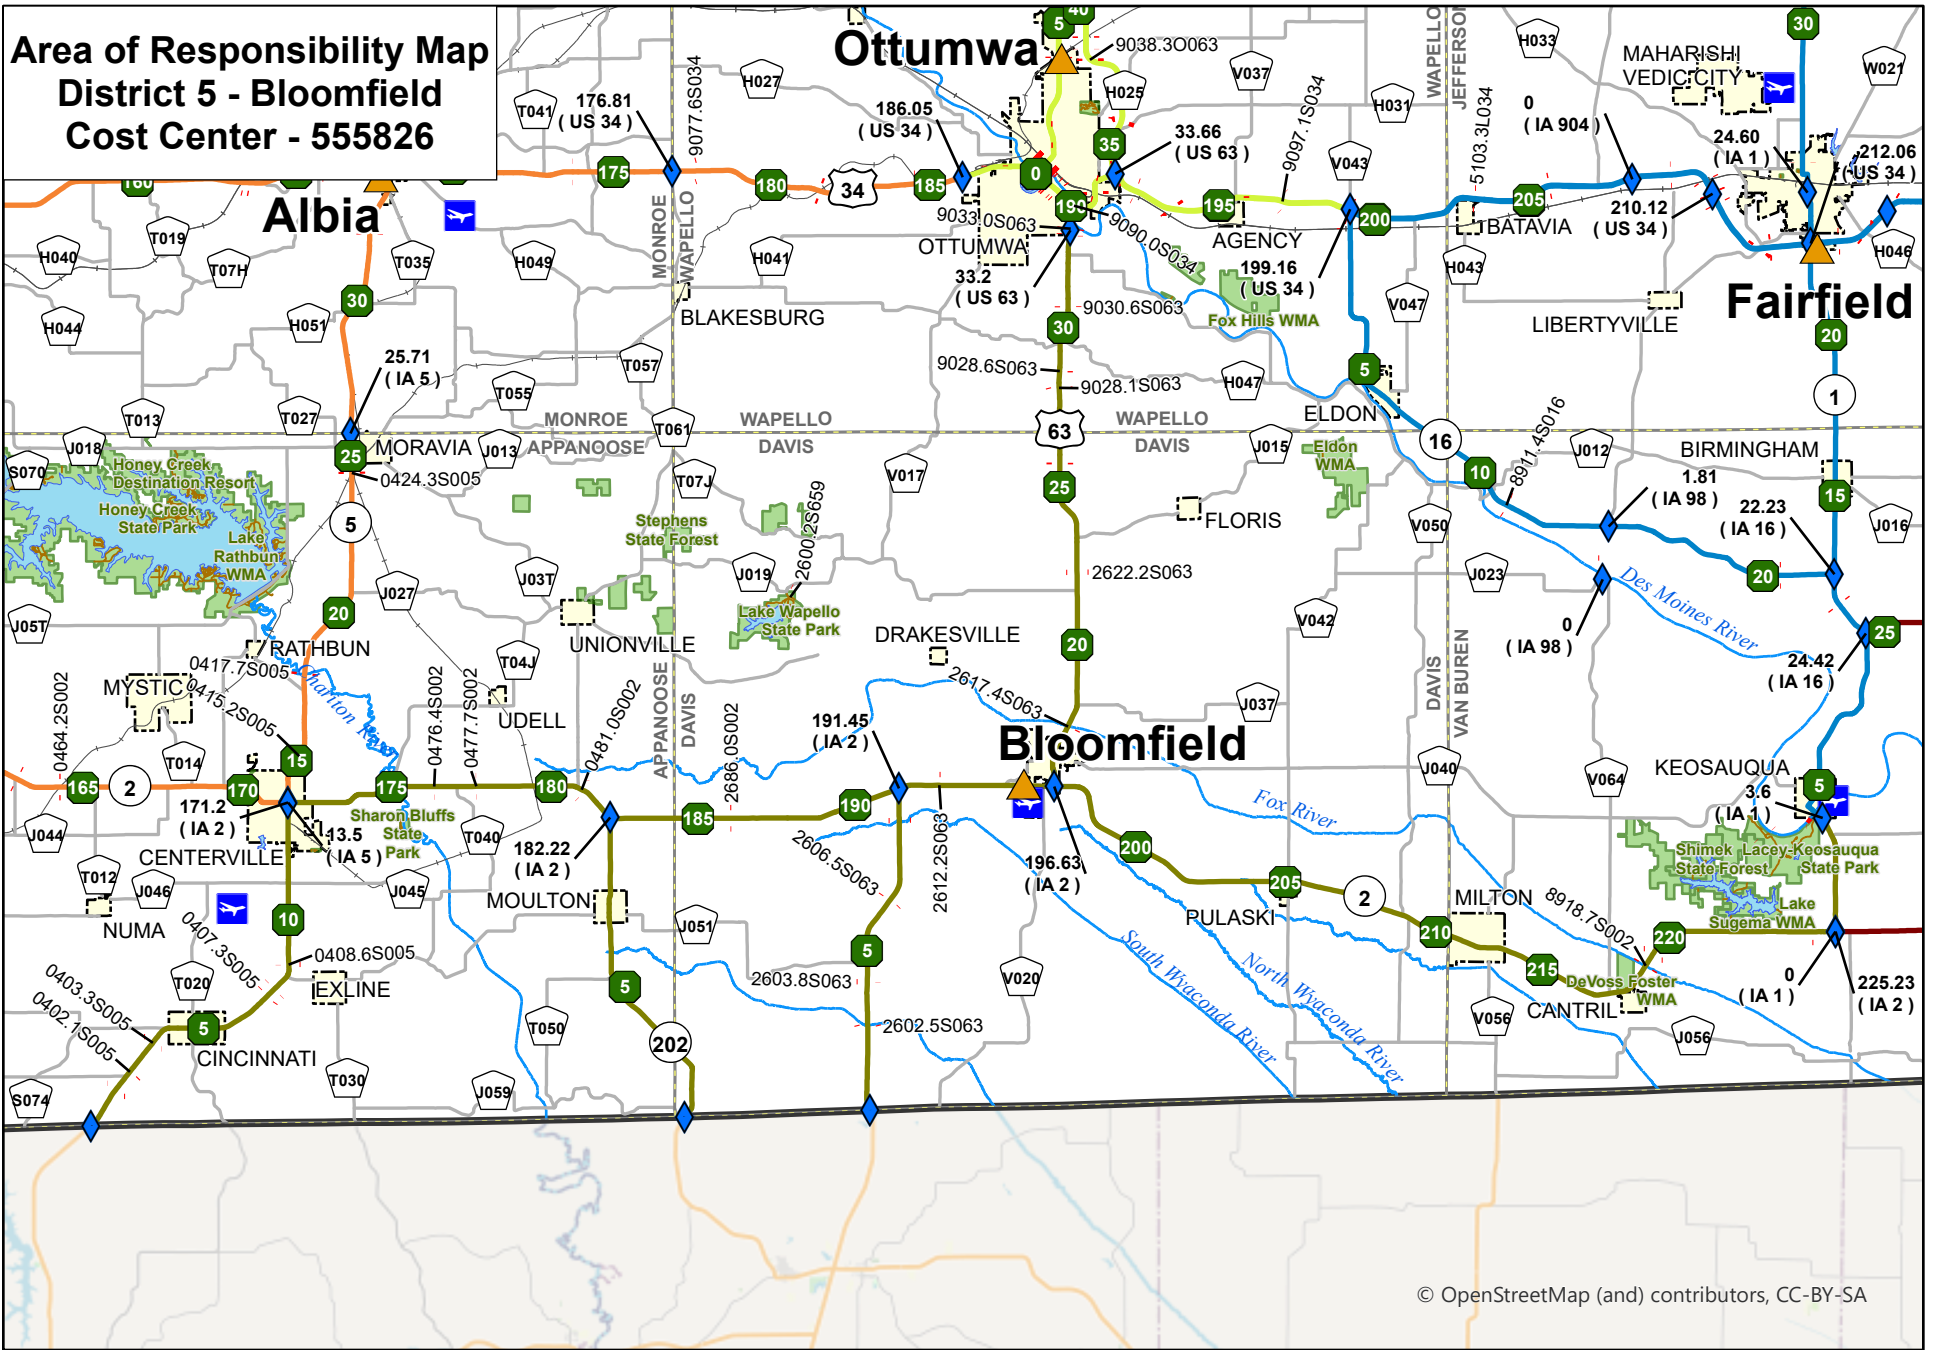

**Area of Responsibility Map  
District 5 - Bloomfield  
Cost Center - 555826**

© OpenStreetMap (and) contributors, CC-BY-SA

Reference Scale: 1:500,000  
As of August 4, 2021

W:\Highway\Maintenance\GIS\Projects\AreaResponsibilityMaps\GarageMaps\D5\Bloomfield.aprx

-  Bridges
-  Cost Center Milepost Breaks
-  Maintenance Garages