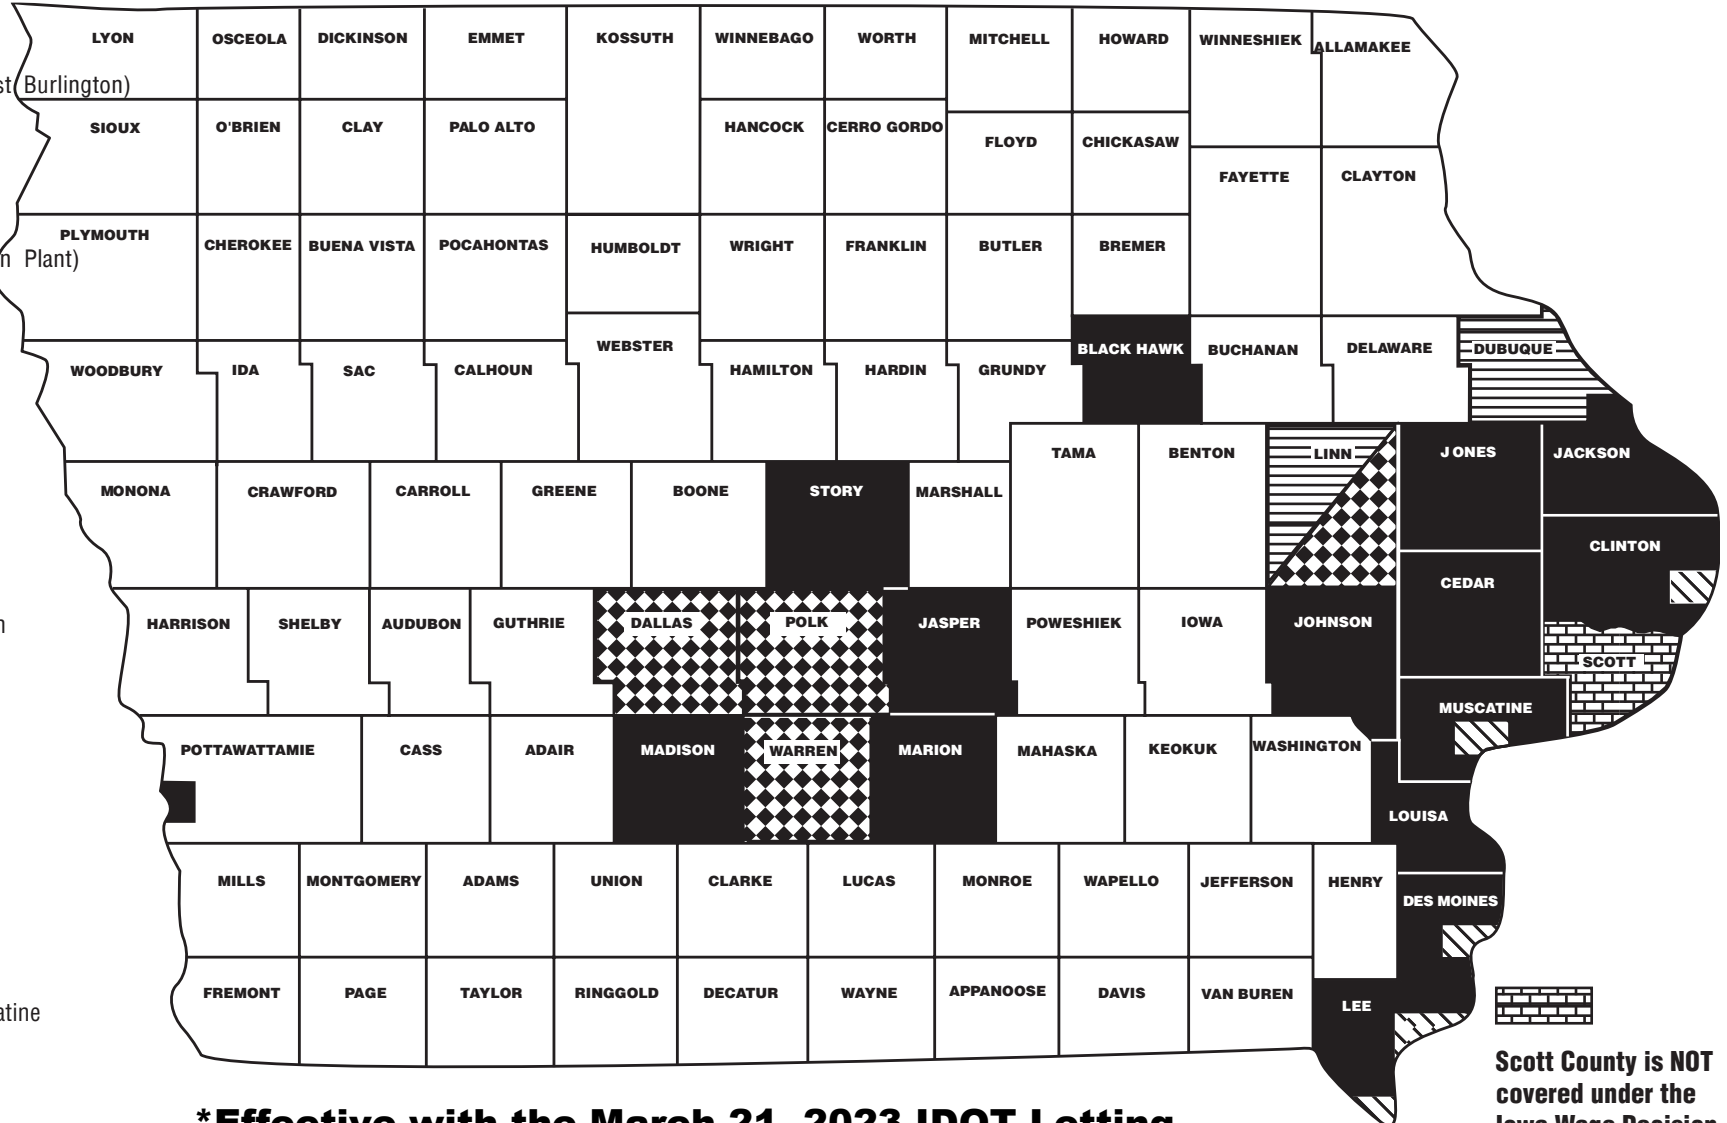

ZONE 1 

- Dallas County
- Polk County
- Warren County
- Linn County
- Carpenters Only

ZONE 2 

- Dubuque County
- Linn County
- All Crafts
- Except Carpenters

ZONE 3 

- Burlington (including West Burlington)
- Clinton
- Fort Madison
- Keokuk
- Middleton (including the Iowa Army Ammunition Plant)
- Muscatine
- Abutting Municipalities For All of the Above

ZONE 4 

- Black Hawk County
- Cedar County
- Clinton County
- Except City of Clinton
- City of Council Bluffs
- Des Moines County
- Except City of Burlington
- Jackson County
- Jasper County
- Johnson County
- Jones County
- Lee County
- Except Cities of Ft. Madison and Keokuk
- Louisa County
- Madison County
- Marion County
- Muscatine County
- Except the City of Muscatine
- Story County

ZONE 5 

- All Areas of the State
- Not Noted Above or Below

2023* PREDETERMINED WAGE RATE

FOR STATE OF IOWA

ZONE DEFINITIONS with LEGEND

The Associated General Contractors of Iowa

The Public's Partner in Building & Maintaining Iowa's Highway, Bridge and Municipal/Utility Infrastructure