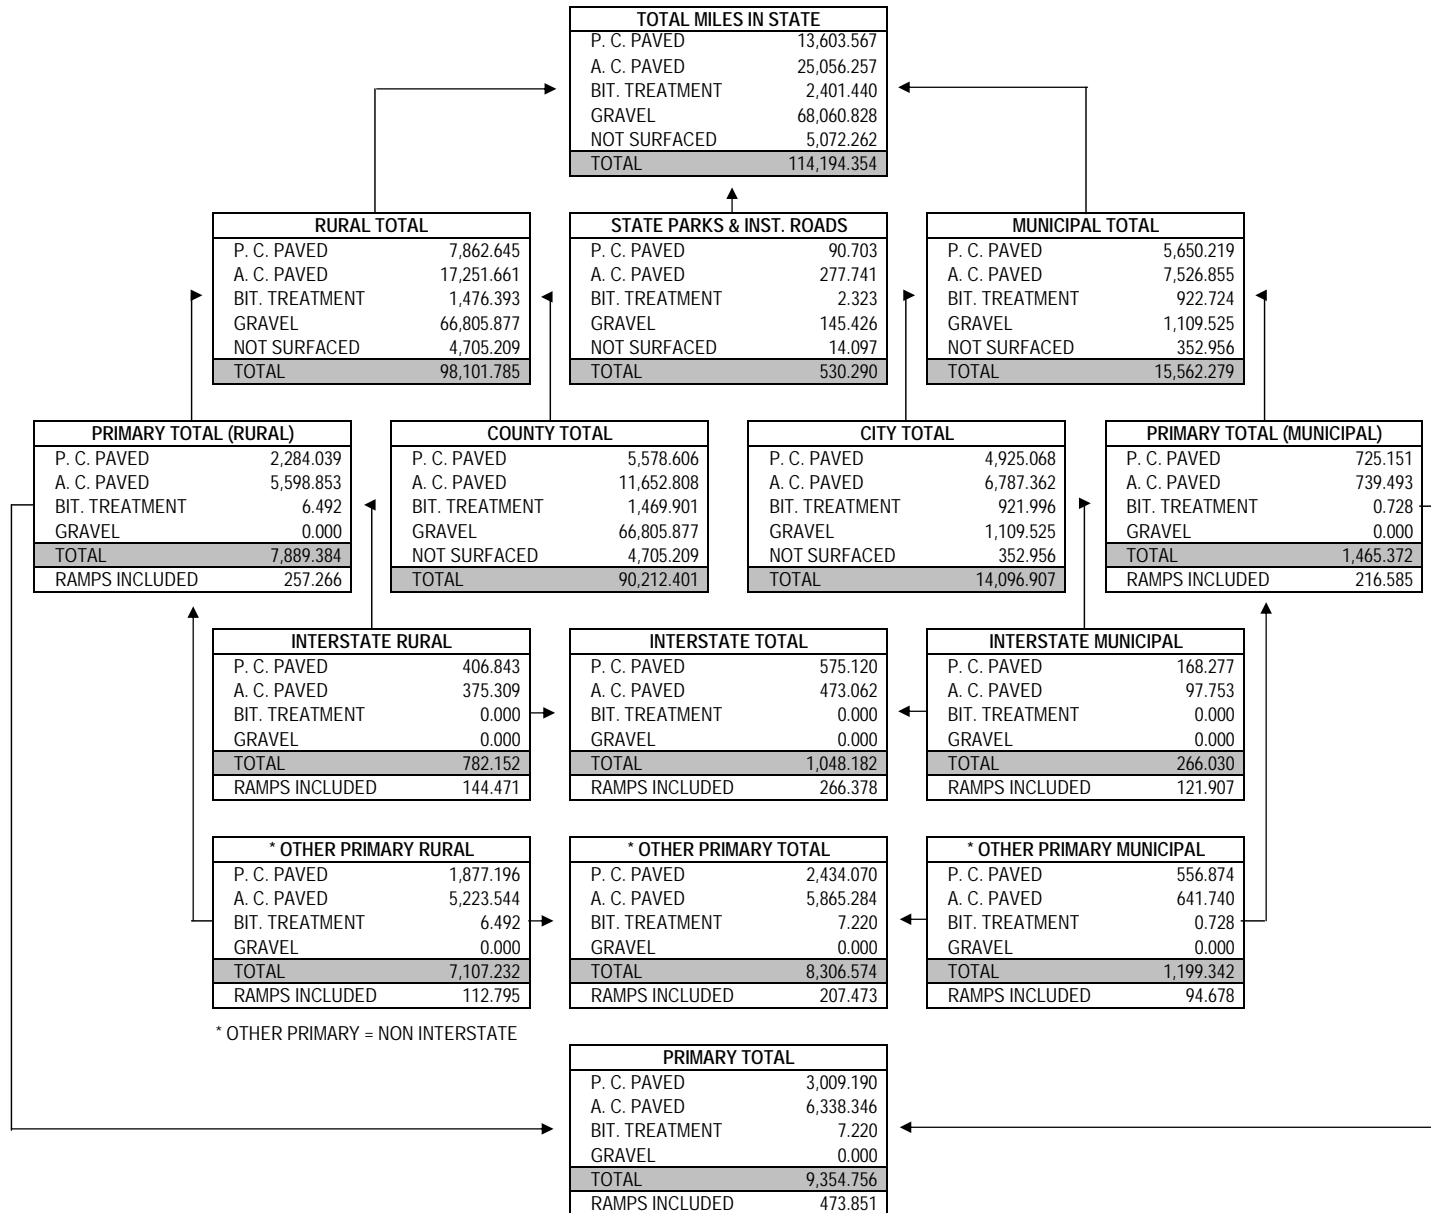

MILES OF PUBLIC ROADS IN IOWA BY SURFACE TYPE

AS OF JANUARY 1, 2005

PREPARED BY

IOWA DEPARTMENT OF TRANSPORTATION

PHONE (515) 239-1289