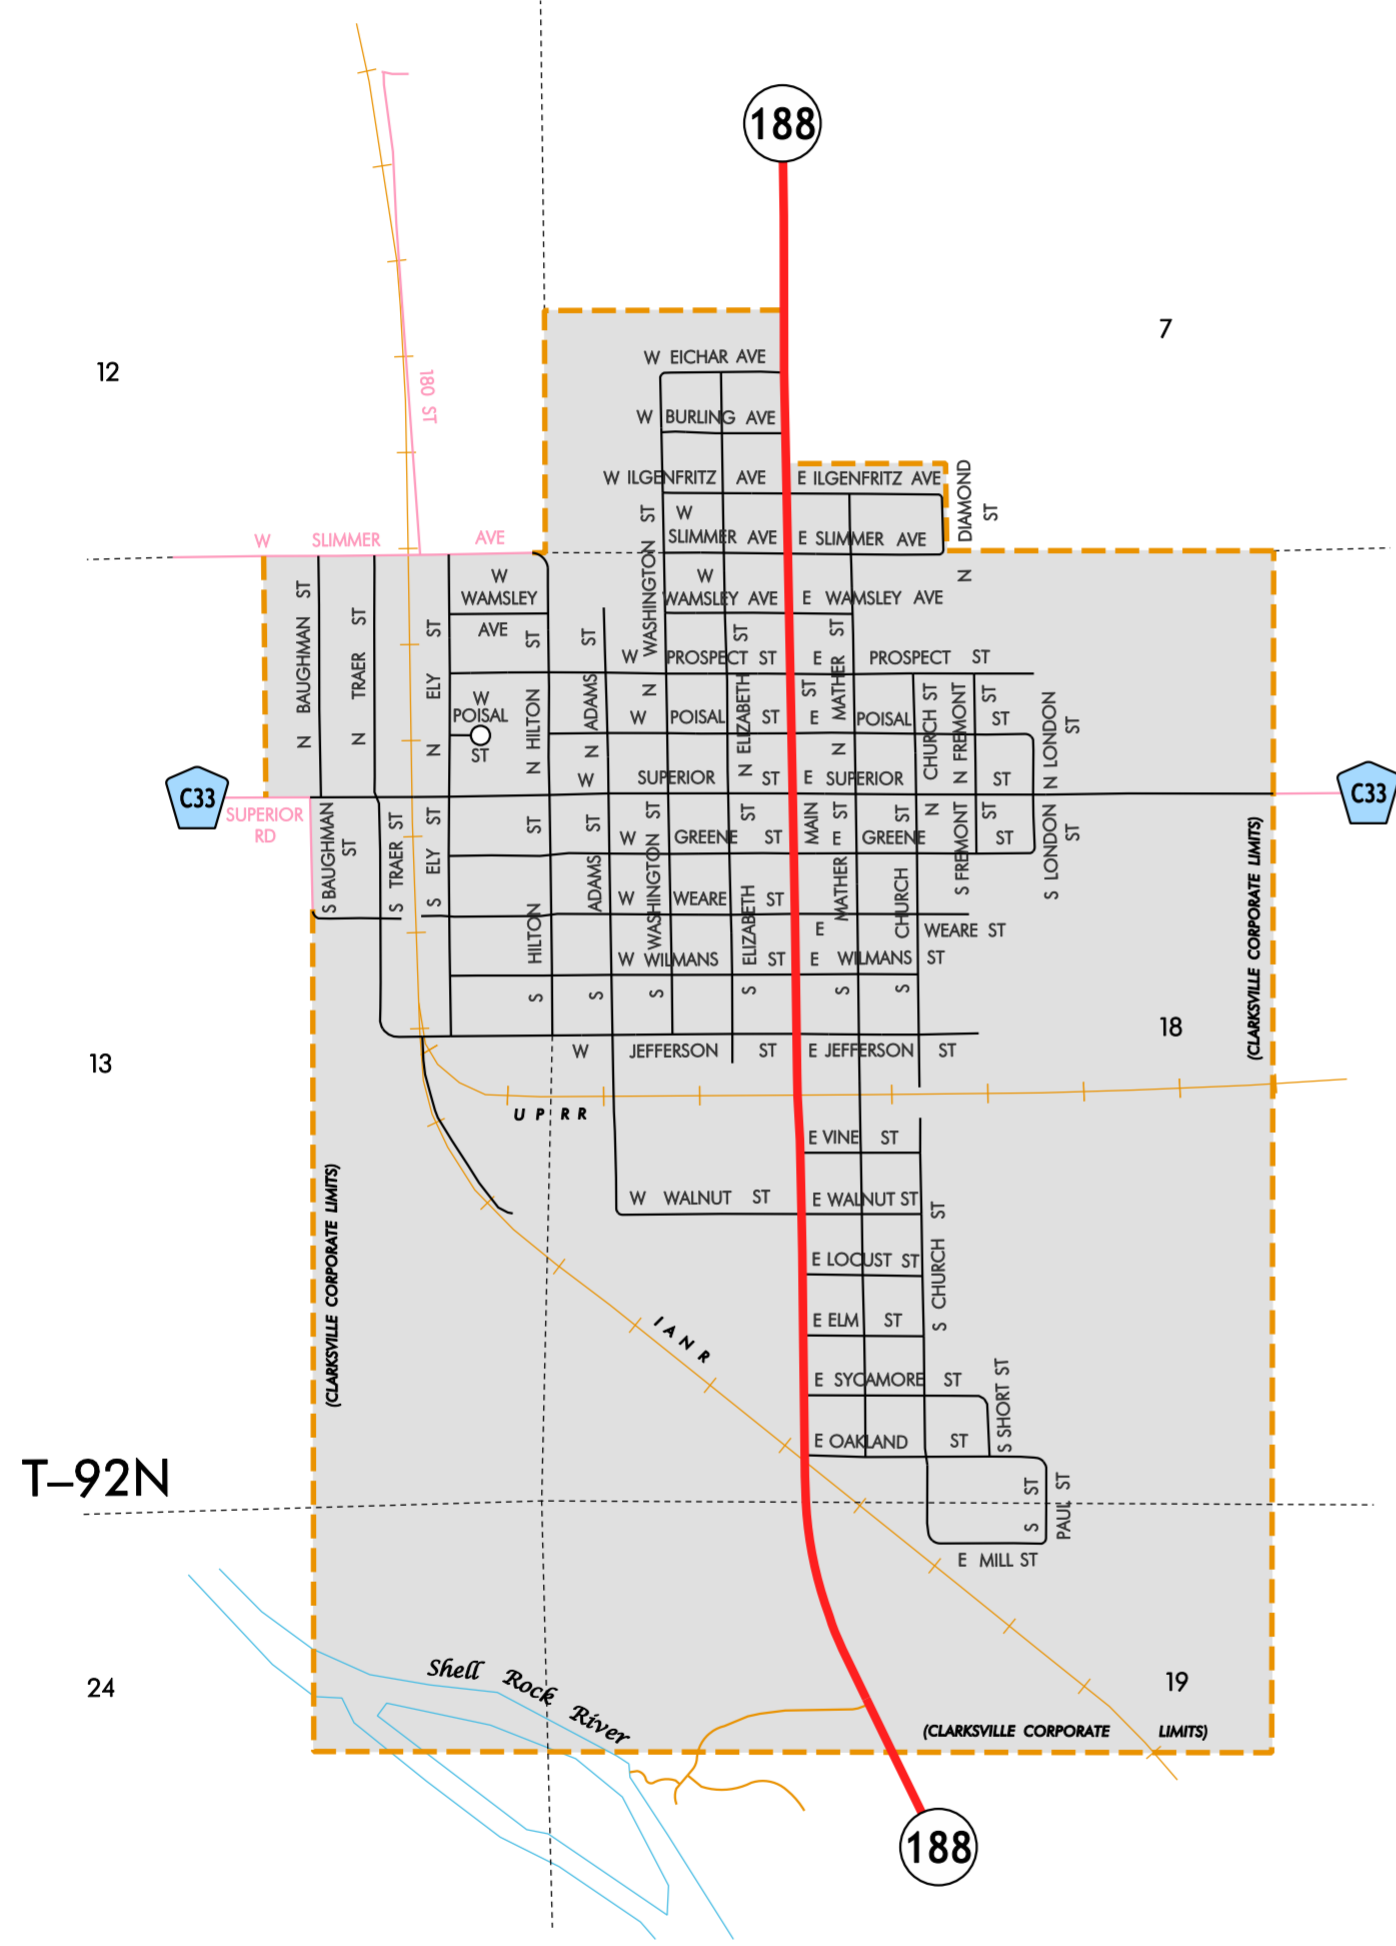

R-16W R-15W

LEGEND

- INTERSTATE ROUTE
- FREEWAY OR EXPRESSWAY ROUTE
- U.S. NUMBERED ROUTE
- BUSINESS ROUTE
- STATE NUMBERED ROUTE
- UNSIGNED ROUTE
- COUNTY NUMBERED ROUTE
- SECONDARY ROAD OR ADJOINING CITY STREET
- CITY STREET
- PARK, INSTITUTION, OR FEDERAL ROAD
- RAILROAD
- CORPORATION LINE
- SECTION LINE
- CUL-DE-SAC
- SECTION, TOWNSHIP & RANGE NUMBERS

HIGHWAY AND STREET MAP OF CLARKSVILLE IOWA

PREPARED BY
 IOWA DEPARTMENT OF TRANSPORTATION
 PLANNING, PROGRAMMING, AND MODAL DIVISION
 OFFICE OF TRANSPORTATION DATA
 PHONE (515) 239-1289
 IN COOPERATION WITH
 UNITED STATES DEPARTMENT OF TRANSPORTATION
 FEDERAL HIGHWAY ADMINISTRATION

12-1347