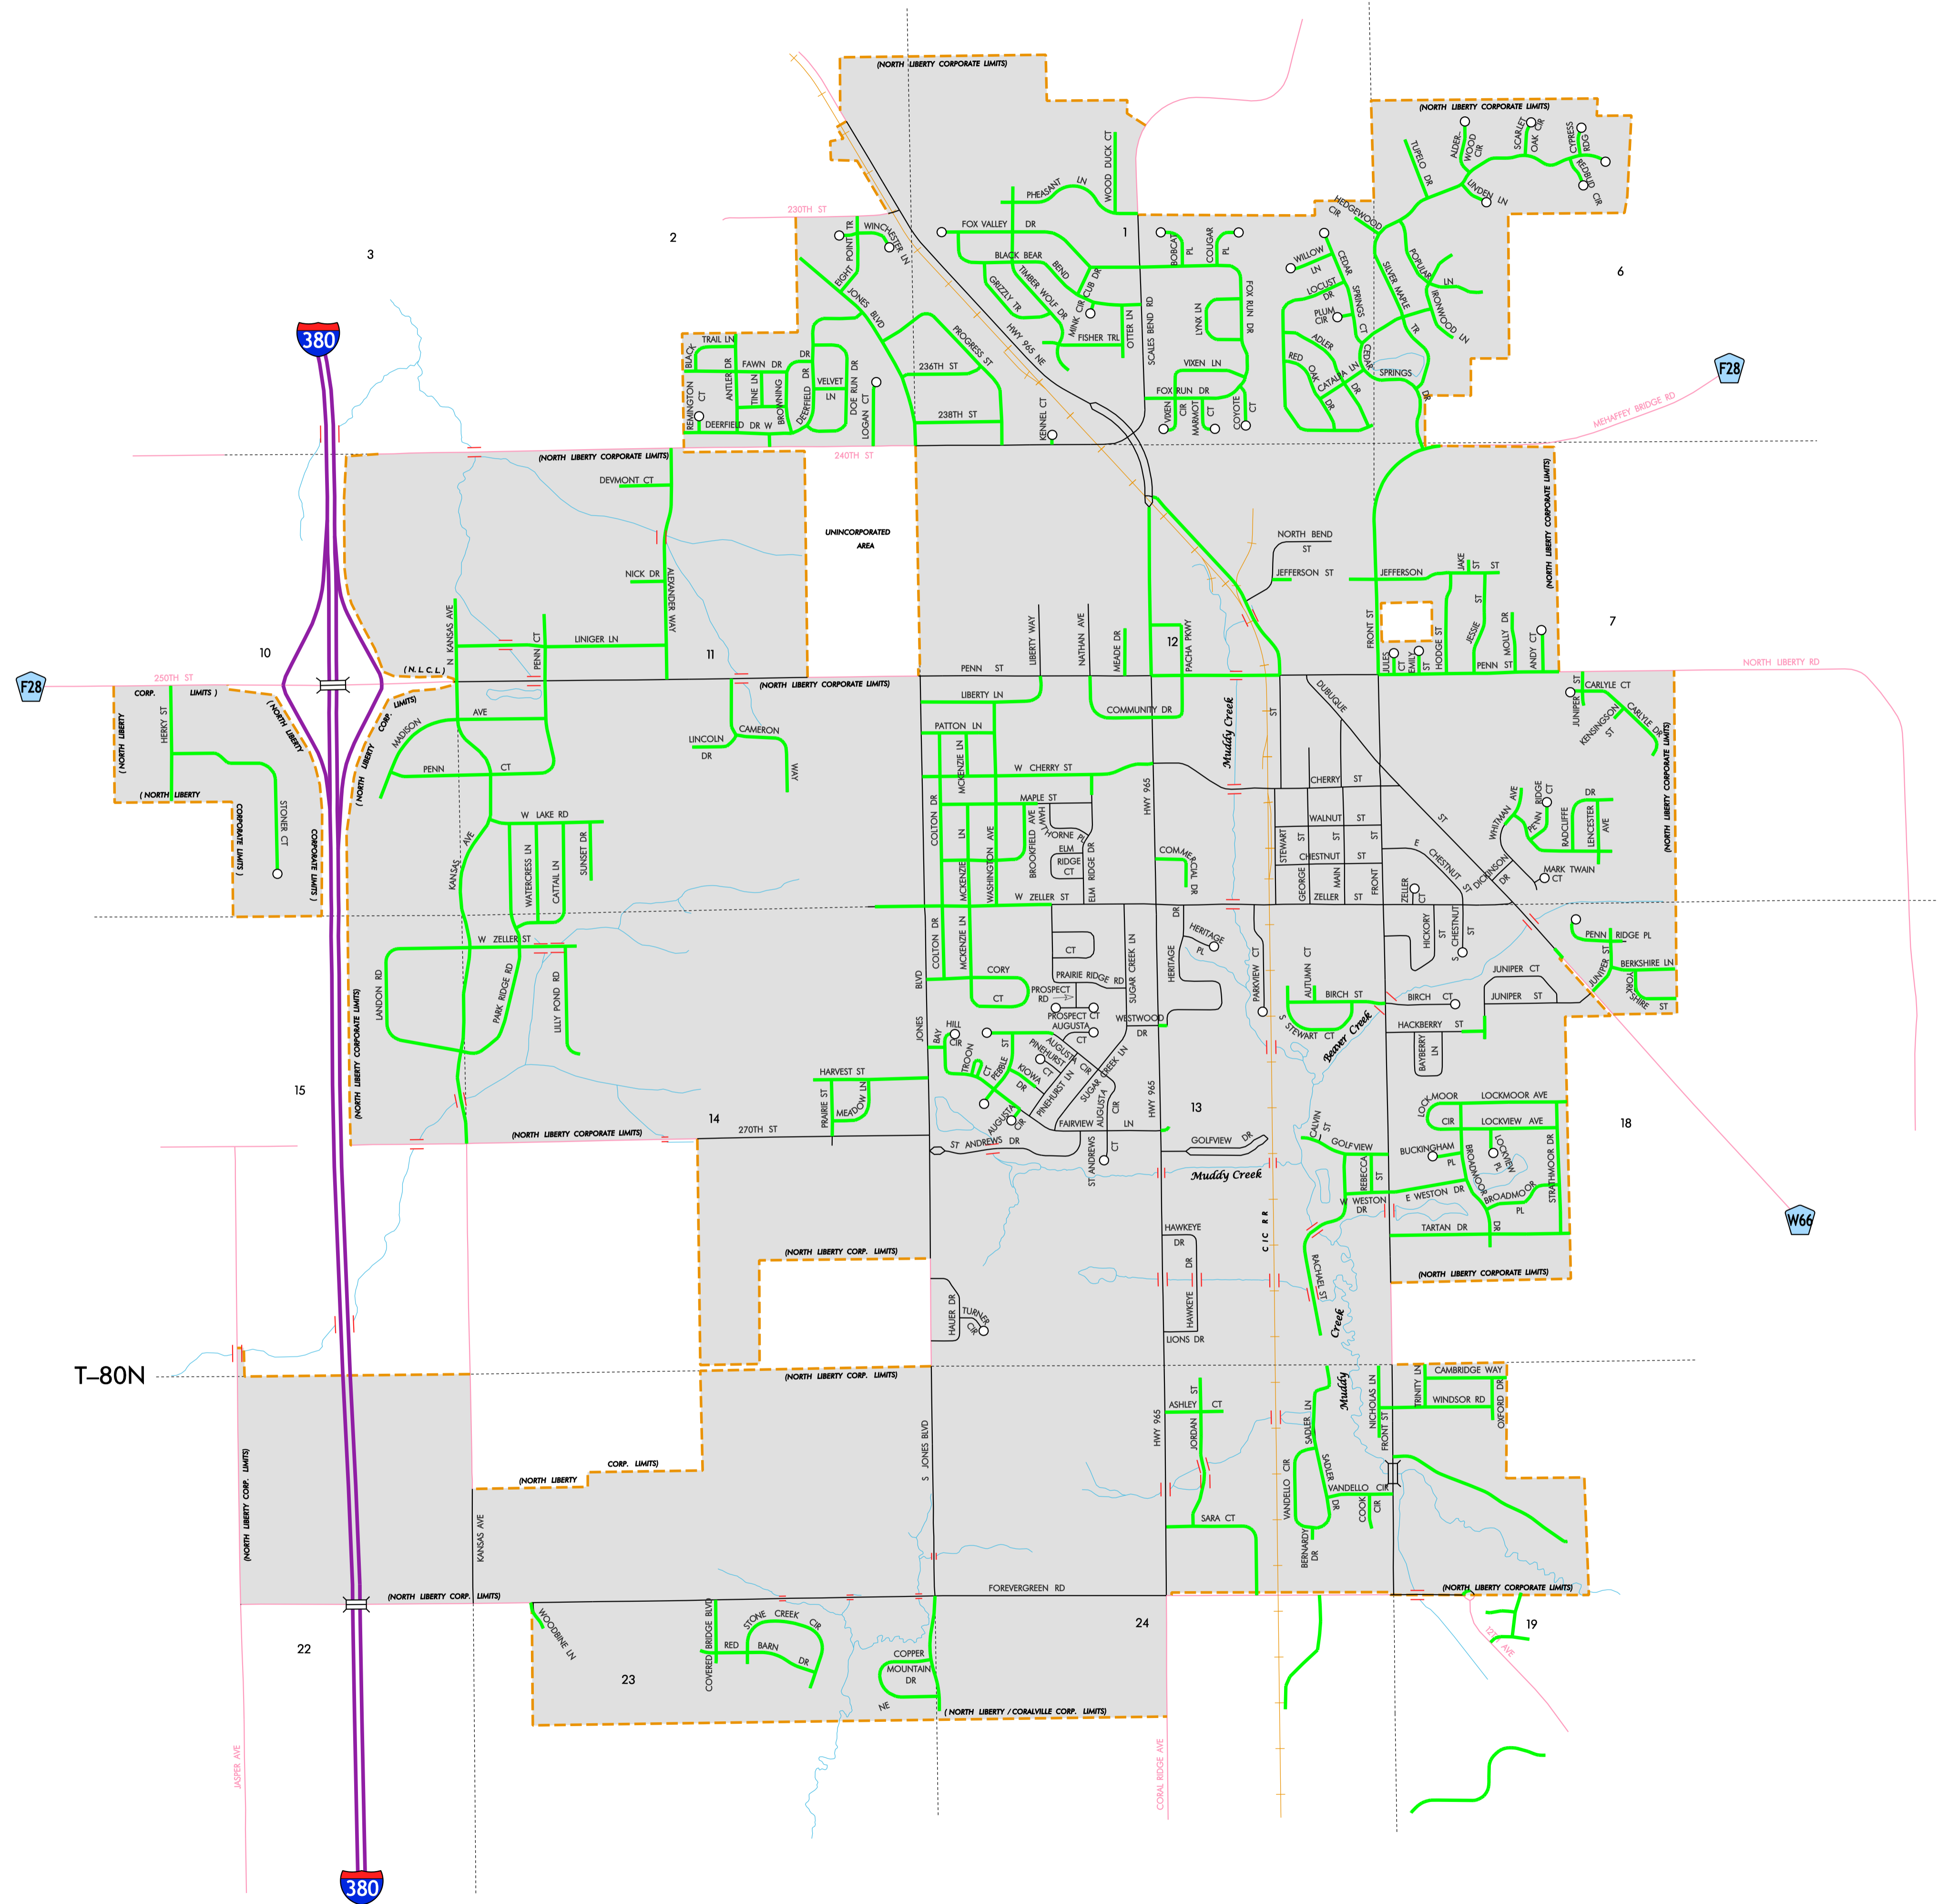

R-7W R-6W

LEGEND

- INTERSTATE ROUTE
- FREEWAY OR EXPRESSWAY ROUTE
- U.S. NUMBERED ROUTE
- BUSINESS ROUTE
- STATE NUMBERED ROUTE
- UNSIGNED ROUTE
- COUNTY NUMBERED ROUTE
- SECONDARY ROAD OR ADJOINING CITY STREET
- CITY STREET
- PARK, INSTITUTION, OR FEDERAL ROAD
- RAILROAD
- CORPORATION LINE
- SECTION LINE
- CUL-DE-SAC
- SECTION, TOWNSHIP & RANGE NUMBERS

**HIGHWAY AND STREET MAP
OF
NORTH LIBERTY
IOWA**

PREPARED BY
IOWA DEPARTMENT OF TRANSPORTATION
PLANNING, PROGRAMMING, AND MODAL DIVISION
OFFICE OF TRANSPORTATION DATA
PHONE (515) 239-1289
IN COOPERATION WITH
UNITED STATES DEPARTMENT OF TRANSPORTATION
FEDERAL HIGHWAY ADMINISTRATION

52-5557