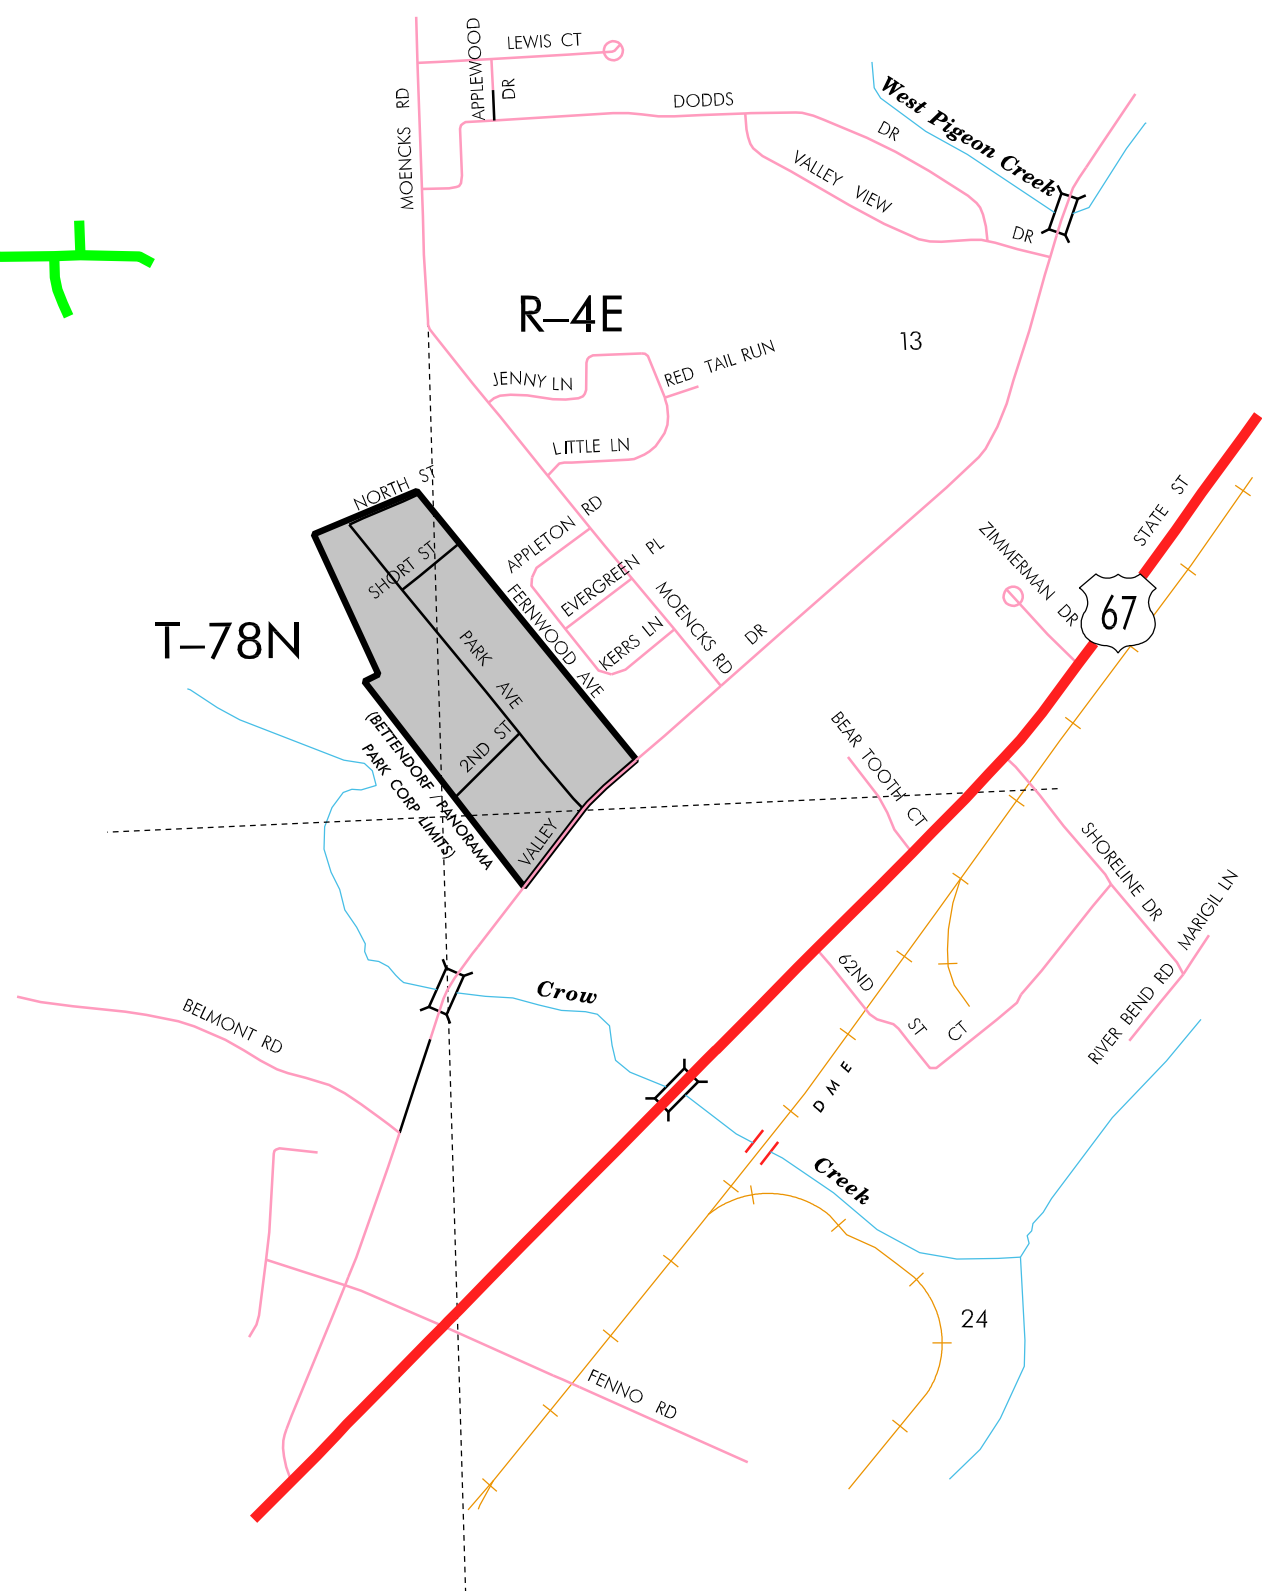

2  
f

NOTE: THE CITY OF PANORAMA PARK IS TOTALLY WITHIN THE URBAN AREA OF DAVENPORT-BETTENDORF

**LEGEND**

- INTERSTATE ROUTE
- FREEWAY OR EXPRESSWAY ROUTE
- U.S. NUMBERED ROUTE
- STATE NUMBERED ROUTE
- COUNTY NUMBERED ROUTE
- LOCAL ROAD OR CITY STREET
- RAILROAD
- CORPORATION LINE
- SECTION LINE
- CUL DE SAC
- SECTION, TOWNSHIP & RANGE NUMBERS

**HIGHWAY AND STREET MAP  
OF  
PANORAMA PARK  
IOWA**

PREPARED BY  
IOWA DEPARTMENT OF TRANSPORTATION  
DIVISION OF PLANNING AND PROGRAMMING  
OFFICE OF TRANSPORTATION DATA  
PHONE (515) 239-1289  
IN COOPERATION WITH  
UNITED STATES DEPARTMENT OF TRANSPORTATION  
FEDERAL HIGHWAY ADMINISTRATION