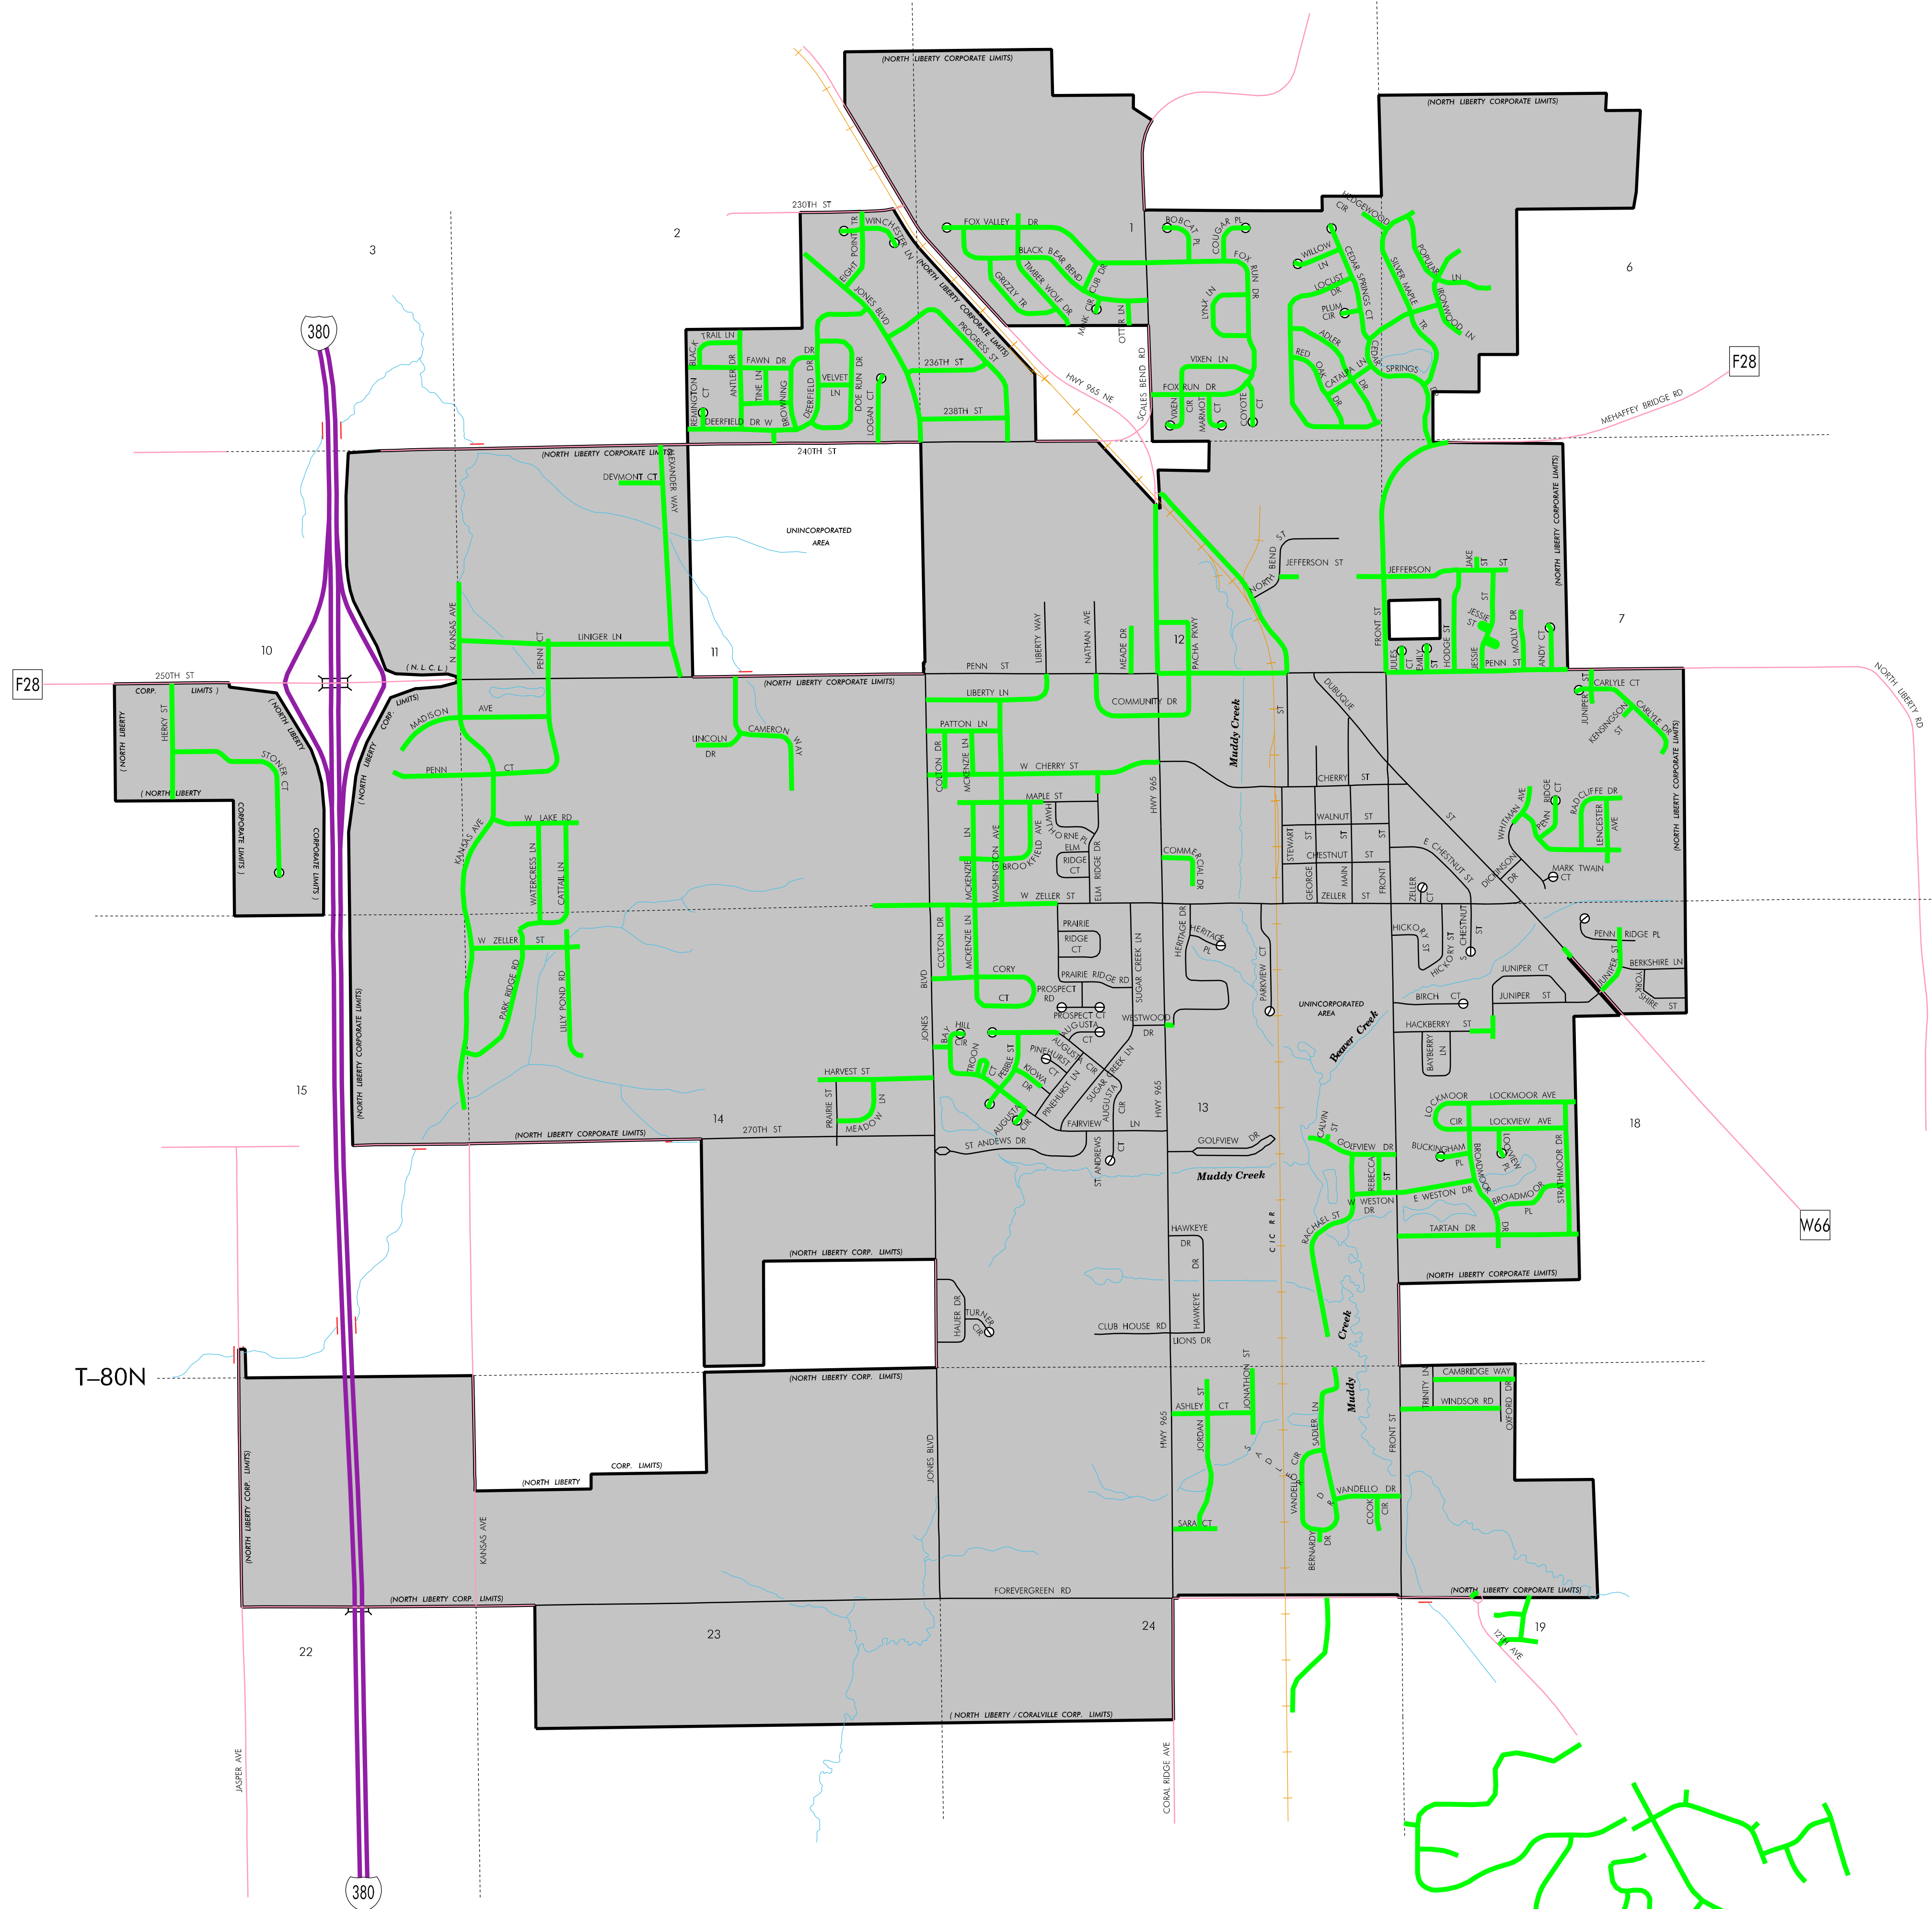

R-7W R-6W

**LEGEND**

- INTERSTATE ROUTE
- FREEWAY OR EXPRESSWAY ROUTE
- U.S. NUMBERED ROUTE
- STATE NUMBERED ROUTE
- COUNTY NUMBERED ROUTE
- LOCAL ROAD OR CITY STREET
- RAILROAD
- CORPORATION LINE
- SECTION LINE
- CUL DE SAC
- SECTION, TOWNSHIP & RANGE NUMBERS

**HIGHWAY AND STREET MAP  
OF  
NORTH LIBERTY  
IOWA**

PREPARED BY  
IOWA DEPARTMENT OF TRANSPORTATION  
DIVISION OF PLANNING AND PROGRAMMING  
OFFICE OF TRANSPORTATION DATA  
PHONE (515) 239-1289  
IN COOPERATION WITH  
UNITED STATES DEPARTMENT OF TRANSPORTATION  
FEDERAL HIGHWAY ADMINISTRATION

52-5557