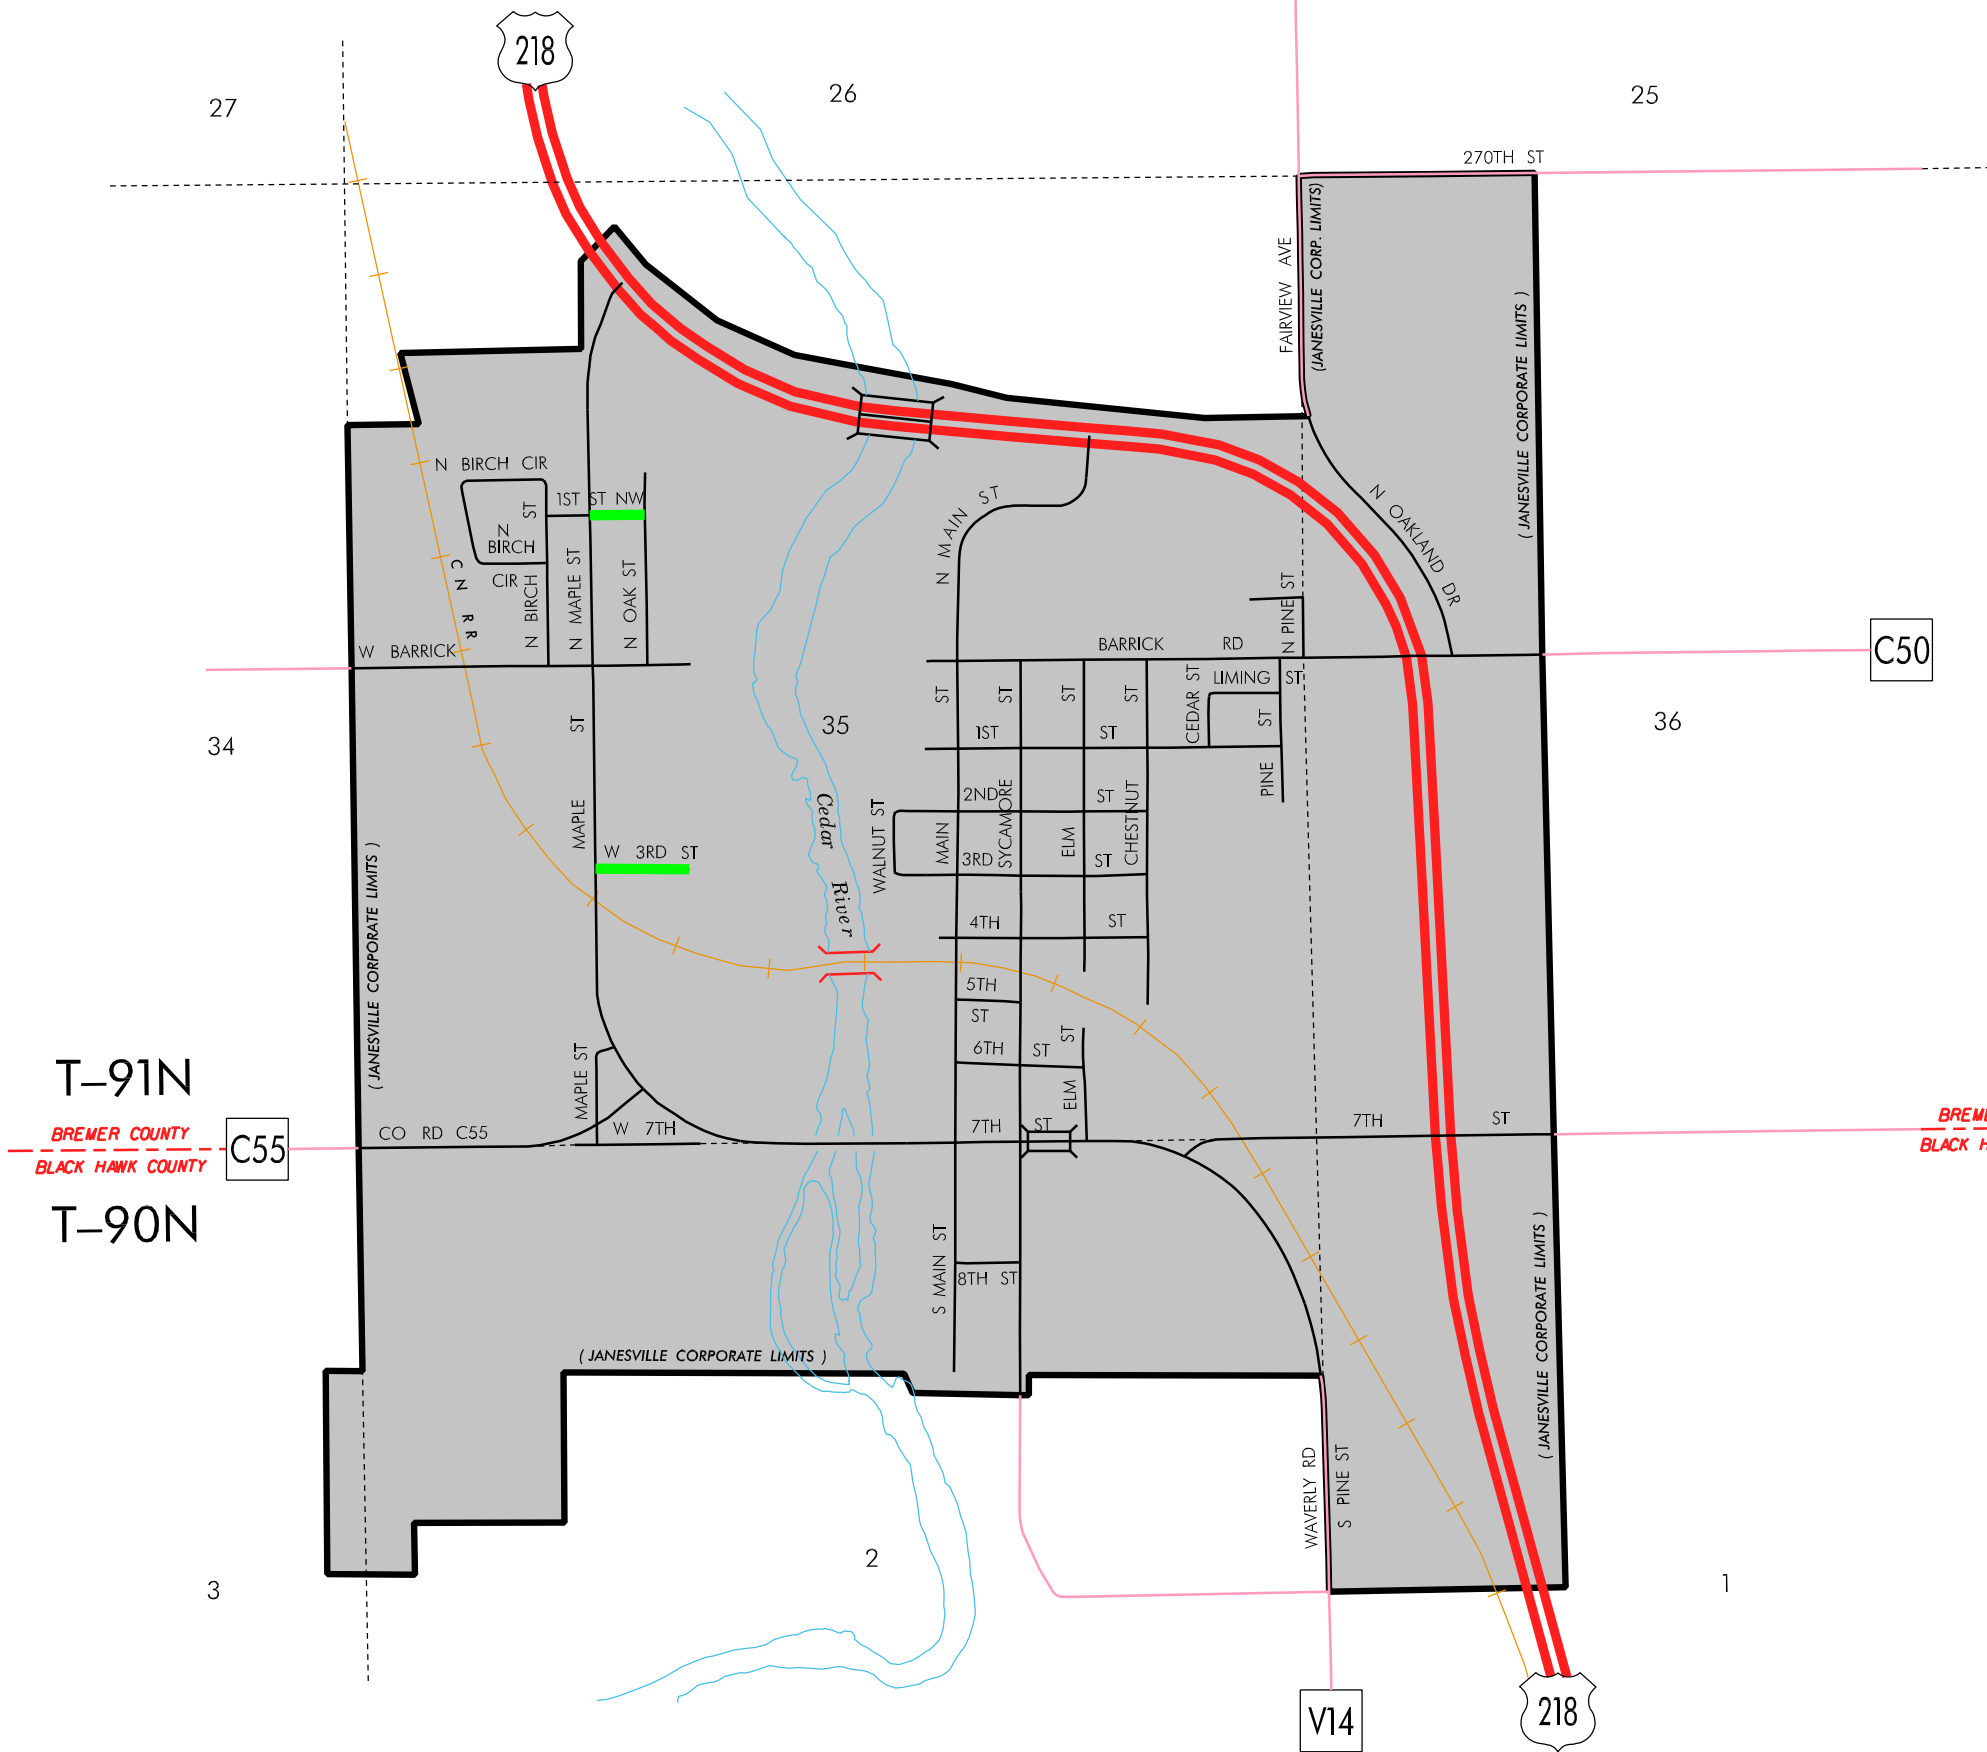

R-14W

**LEGEND**

- INTERSTATE ROUTE
- FREEWAY OR EXPRESSWAY ROUTE
- U.S. NUMBERED ROUTE
- STATE NUMBERED ROUTE
- COUNTY NUMBERED ROUTE
- LOCAL ROAD OR CITY STREET
- RAILROAD
- CORPORATION LINE
- SECTION LINE
- CUL DE SAC
- SECTION, TOWNSHIP & RANGE NUMBERS

**HIGHWAY AND STREET MAP  
OF  
JANESVILLE  
IOWA**

PREPARED BY  
 IOWA DEPARTMENT OF TRANSPORTATION  
 DIVISION OF PLANNING AND PROGRAMMING  
 OFFICE OF TRANSPORTATION DATA  
 PHONE (515) 239-1289  
 IN COOPERATION WITH  
 UNITED STATES DEPARTMENT OF TRANSPORTATION  
 FEDERAL HIGHWAY ADMINISTRATION